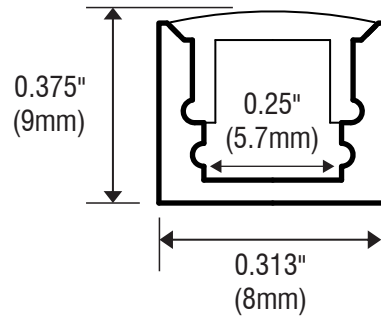

SPECIFICATIONS

Model	CH-073
Length	78.74" (2m)
External Width	0.313" (8mm)
Internal Width	0.25" (5.7mm)
Height	0.375" (9mm)

Aluminum Profile

White Lens (WH)

Mounting Clip (CP)

End Caps (EC)

Applications

ORDERING INFORMATION