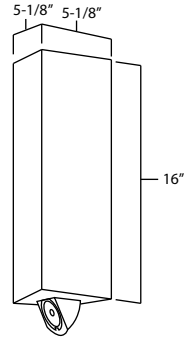

USE OF PRODUCT

The Architectural Square Luminaire Pull Down Series may be used in hospitality, commercial, retail, and residential applications. This product will reduce energy consumption, emits little heat, and reduces cooling loads for added costs savings. Approximately 75% in energy savings compared to incandescent light source.

HOUSING

Rugged aluminum housing.

ARCHITECTURAL SQUARE LUMINAIRE FEATURES

- Wattage: 12 Watts
- Lumens: 830 Lumens
- Voltage: 120V
- Color Temperature: 2700K, 3000K, 3500K, or 4000K
- R9 Value: 85
- Color Rendering Index: 93 CRI Typical
- LED Life: 50,000 hours
- LED type: Cree LED for maximum light output
- Versatility: Interchangeable optics available in 19° and 38°. 365° horizontal rotations; 65° vertical drop from nadir.
- Warranty: 5 Year Limited Warranty

LED Driver

Durable 120 Volt dimmable driver provides high power factor with optimum thermal management to prevent damage caused by high temperature.

Dimming

The Architectural Square Luminaire Pull Down Series is dimmable to 15% with standard 120 Volt electronic low voltage dimmers, various incandescent/magnetic low voltage dimmers, or to 5% with select dimmers.

Mounting

The Architectural Square Luminaire Pull Down Series may be cable hung, stem mount, surface mount or wall mounted.

Module Mechanics

- The Architectural Square Luminaire Pull Down Series provides 359° horizontal rotation within module and 65° vertical drop from nadir.
- Carefully designed heat sink keeps junction temperatures below unsuitable levels by keeping heat away from the LEDs.
- Diffused lens allows for even light output, glare control, and conceals LED from view.

Labels / Compliance

CSA Classified
CSA Classified for damp locations.

ORDERING INFO

RFL	4E	SL				

Series	Diameter	Shape	Length	Watts/Lumens	Color Temp.	Luminaire Finish
RFL	4E - 5-1/8"	SL - Square Luminaire	16 - 16" MTO - Made to order	8L - 12Watts/830 Lumens (120V)	27 - 2700K 30 - 3000K 35 - 3500K 40 - 4000K	BL - Black W - White SL - Silver MTO - Made to order

				1 18" standard length, consult factory for other 2 5ft standard cable length		

Pull Down Finish	Beam Angle	Configuration	Mounting
W - White BL - Black SN - Satin Nickel BZ - Bronze	19 - 19° 38 - 38°	DL - Down Light	PH¹ - Pendant Hung SC² - Single Cable TC - Triple Cable QC - Quadeuple Cable SM - Surface Mount WM - Wall Mount

www.rayonlighting.com
info@rayonlighting.com

tel: 323.446.2626
fax: 323.446.2606

Specification and product availability
subject to change without notice

09/17