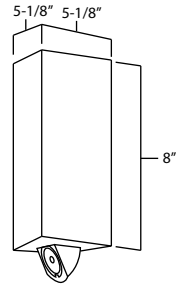

DIMENSIONS