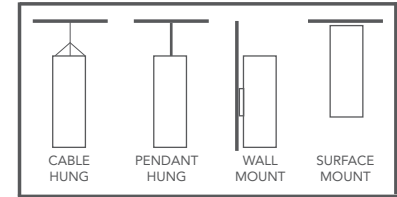

DIMENSIONS

MOUNTING FEATURES

USE OF PRODUCT

The Architectural Square Luminaire Pull Down Series may be used in hospitality, commercial, retail, and residential applications. This product will reduce energy consumption, emits little heat, and reduces cooling loads for added costs savings. Approximately 75% in energy savings compared to incandescent light source.

Mounting

The Architectural Square Luminaire Pull Down Series may be cable hung, stem mount, surface mount or wall mounted.

Module Mechanics

- The Architectural Square Luminaire Pull Down Series provides 359° horizontal rotation within module and 65° vertical drop from nadir.
- Carefully designed heat sink keeps junction temperatures below unsuitable levels by keeping heat away from the LEDs.
- Diffused lens allows for even light output, glare control, and conceals LED from view.

				1 18" standard length, consult factory for other 2 5ft standard cable length
--	--	--	--	---

Pull Down Finish	Beam Angle	Configuration	Mounting
W - White BL - Black SN - Satin Nickel BZ - Bronze	19 - 19° 38 - 38°	DL - Down Light	PH ¹ - Pendant Hung SC ² - Single Cable TC - Triple Cable QC - Quadeuple Cable SM - Surface Mount WM - Wall Mount