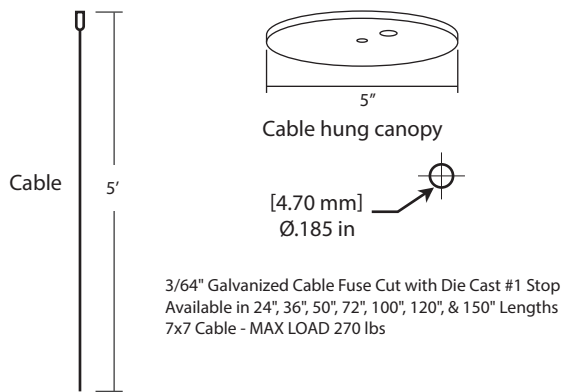

PRIME CYLINDER

PRIME

TRIM HEIGHT

Trim Details

LED HOLDER & FILTER DIMENSION

LED Holder and Filter

MOUNTING INFO

CABLE HUNG DIMENSION

STEM MOUNT DIMENSION