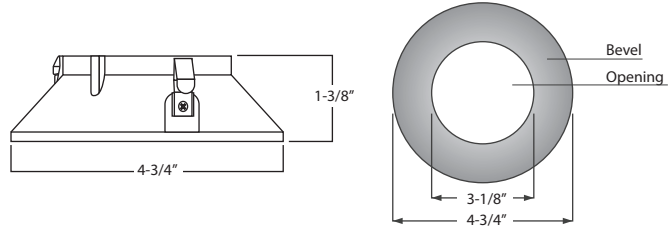

PRIME CYLINDER

PRIME

TRIM HEIGHT

Trim Details

LED HOLDER & FILTER DIMENSION

LED Holder and Filter

MOUNTING INFO

CABLE HUNG DIMENSION