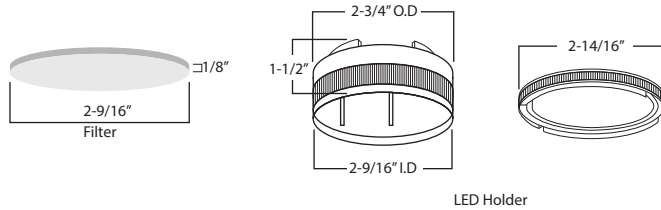

PRIME CYLINDER

PRIME

TRIM HEIGHT

Trim Details

LED HOLDER & FILTER DIMENSION

LED Holder and Filter

MOUNTING INFO

CABLE HUNG DIMENSION

STEM MOUNT DIMENSION