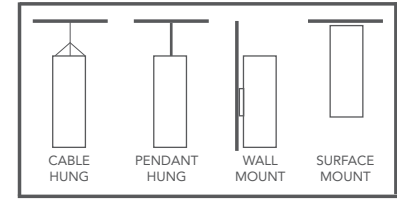

MOUNTING FEATURES

USE OF PRODUCT

The Architectural Square Luminaire Pull Down Series may be used in hospitality, commercial, retail, and residential applications. This product will reduce energy consumption, emits little heat, and reduces cooling loads for added costs savings. Approximately 75% in energy savings compared to incandescent light source.

HOUSING

Rugged aluminum housing.

ARCHITECTURAL SQUARE LUMINAIRE FEATURES

- Wattage: 12 Watts
- Lumens: 830 Lumens
- Voltage: 120V
- Color Temperature: 2700K, 3000K, 3500K, or 4000K
- R9 Value: 85
- Color Rendering Index: 93 CRI Typical
- LED Life: 50,000 hours
- LED type: Cree LED for maximum light output
- Versatility: Interchangeable optics available in 19° and 38°. 365° horizontal rotations; 65° vertical drop from nadir.
- Warranty: 5 Year Limited Warranty

LED Driver

Durable 120 Volt dimmable driver provides high power factor with optimum thermal management to prevent damage caused by high temperature.

Dimming

The Architectural Square Luminaire Pull Down Series is dimmable to 15% with standard 120 Volt electronic low voltage dimmers, various incandescent/magnetic low voltage dimmers, or to 5% with select dimmers.

Mounting

The Architectural Square Luminaire Pull Down Series may be cable hung, stem mount, surface mount or wall mounted.

Module Mechanics

- The Architectural Square Luminaire Pull Down Series provides 359° horizontal rotation within module and 65° vertical drop from nadir.
- Carefully designed heat sink keeps junction temperatures below unsuitable levels by keeping heat away from the LEDs.
- Diffused lens allows for even light output, glare control, and conceals LED from view.

Labels / Compliance

CSA Classified
CSA Classified for damp locations.

ORDERING INFO

RFL	4E	SL				

Series	Diameter	Shape	Length	Watts/Lumens	Color Temp.	Luminaire Finish
RFL	4E - 5-1/8"	SL - Square Luminaire	12 - 12" MTO - Made to order	8L - 12Watts/830 Lumens (120V)	27 - 2700K 30 - 3000K 35 - 3500K 40 - 4000K	BL - Black W - White SL - Silver MTO - Made to order

1 18" standard length, consult factory for other
2 5ft standard cable length

Pull Down Finish	Beam Angle	Configuration	Mounting
W - White BL - Black SN - Satin Nickel BZ - Bronze	19 - 19° 38 - 38°	DL - Down Light	PH¹ - Pendant Hung SC² - Single Cable TC - Triple Cable QC - Quadeuple Cable SM - Surface Mount WM - Wall Mount

www.rayonlighting.com
info@rayonlighting.com

tel: 323.446.2626
fax: 323.446.2606

Specification and product availability
subject to change without notice

09/17