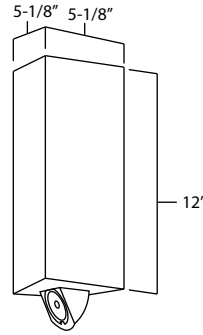

RFL4E-SL-12

Architectural Square Luminaire Pull Down

PROJECT: _____

MODEL #: _____

LOCATION: _____

CONTACT: _____

Architectural Square Luminaire Pull Down

DIMENSIONS

1 18" standard length, consult factory for other
2 5ft standard cable length

Pull Down Finish	Beam Angle	Configuration	Mounting
W - White BL - Black SN - Satin Nickel BZ - Bronze	19 - 19° 38 - 38°	DL - Down Light	PH ¹ - Pendant Hung SC ² - Single Cable TC - Triple Cable QC - Quadeuple Cable SM - Surface Mount WM - Wall Mount