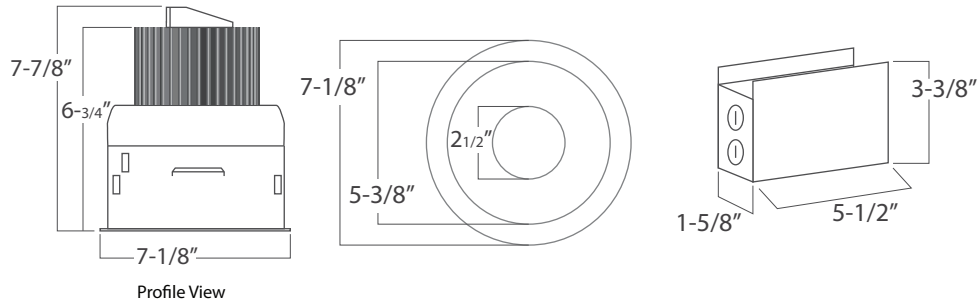

VERSA COMMERCIAL

6" LED COMMERCIAL SINGLE SIDEKICK WALL WASH
RETEOFIT

PROJECT:

MODEL #:

LOCATION:

CONTACT:

DIMENSIONS

WALL WASH DIMENSIONS