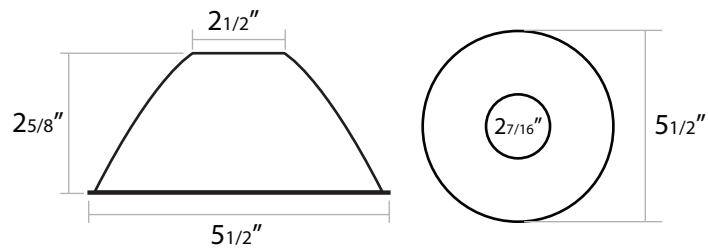

WALL WASH DIMENSIONS

REFLECTOR