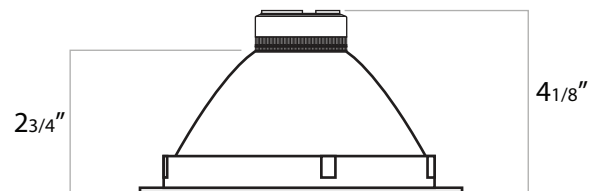

REFLECTOR

OPTICAL LENS

WALL WASH TRIM

LED HEIGHT INSIDE DOWNLIGHT

VERSA COMMERCIAL

6" LED COMMERCIAL SINGLE SIDEKICK WALL WASH
RETEOFIT

PROJECT:

MODEL #: