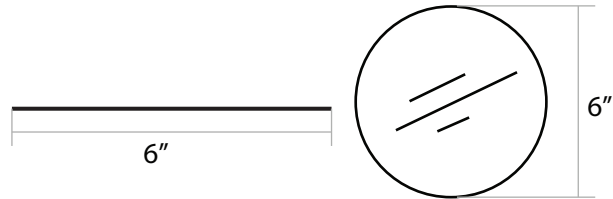

OPTICAL LENS