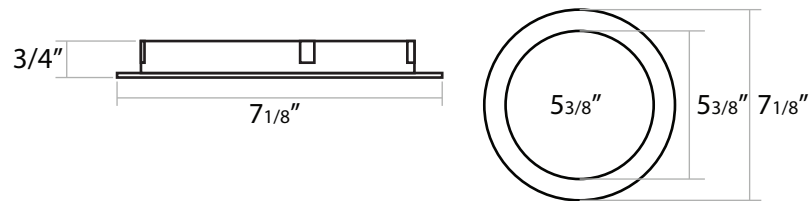

WALL WASH TRIM