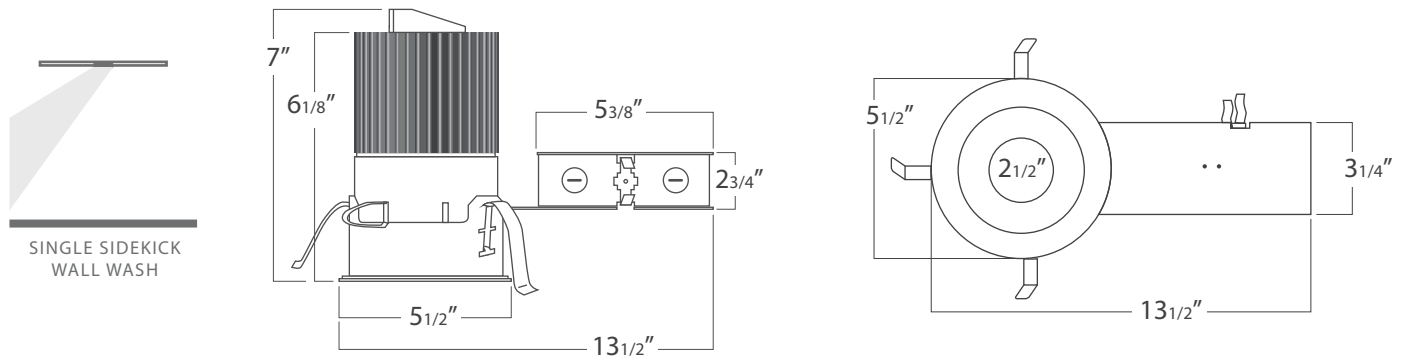

www.rayonlighting.com
info@rayonlighting.com

Tel: 323.446.2626
Fax: 323.446.2606

Specification and product availability
subject to change without notice

PROJECT:
MODEL #:
LOCATION:
CONTACT:

DIMENSIONS

WALL WASH DIMENSIONS