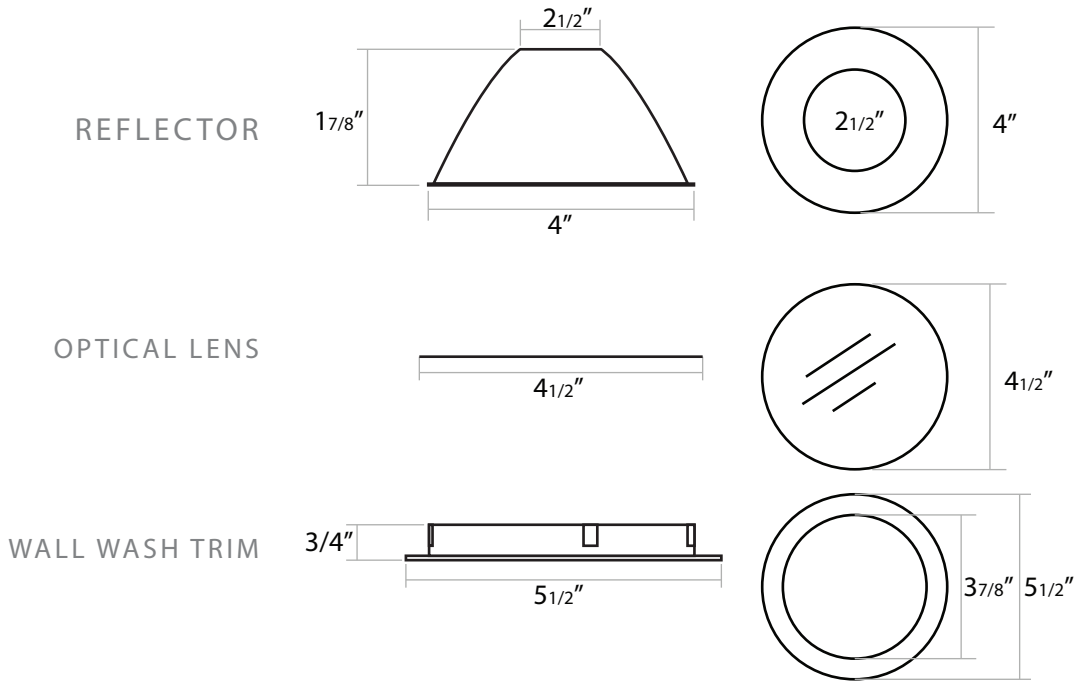

www.rayonlighting.com
info@rayonlighting.com

Tel: 323.446.2626
Fax: 323.446.2606

Specification and product availability
subject to change without notice

PROJECT:
MODEL #:
LOCATION:
CONTACT:

DIMENSIONS

WALL WASH DIMENSIONS