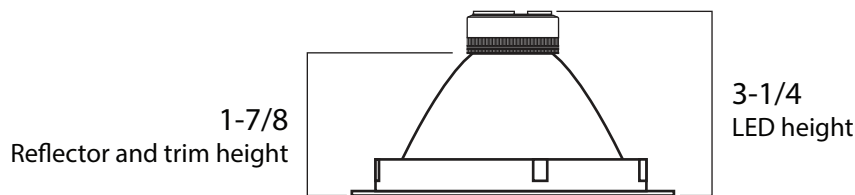

LED HEIGHT INSIDE DOWNLIGHT