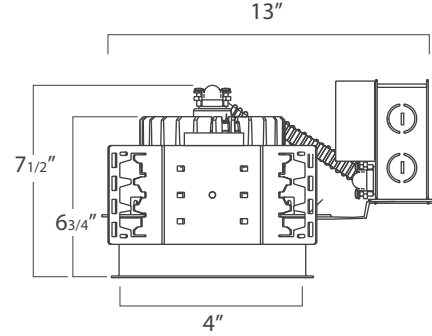

FRAME ACCESSORIES

WJ

Slotted Holes
allow for an
easier installation

4" up to 8" CKOs

Fits up to 26" stud spacings

Plate is offset, allowing for
adjustability with irregular
stud spacing

B

Flat Bar Hanger

LOCATION:

CONTACT:

DIMENSIONS

SINGLE SIDEKICK
WALL WASH

WALL WASH DIMENSIONS

REFLECTOR

OPTICAL LENS

WALL WASH TRIM