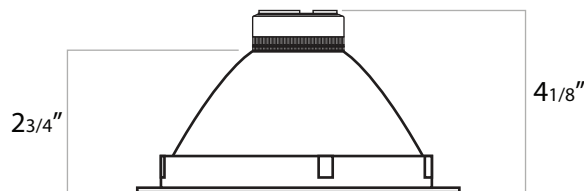

LED HEIGHT INSIDE DOWNLIGHT