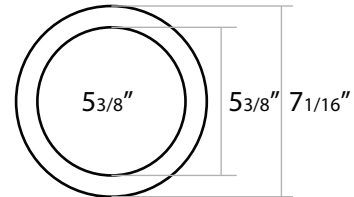

LOCATION:

CONTACT:

DIMENSIONS

SINGLE SIDEKICK
WALL WASH

WALL WASH DIMENSIONS

REFLECTOR

OPTICAL LENS

WALL WASH TRIM