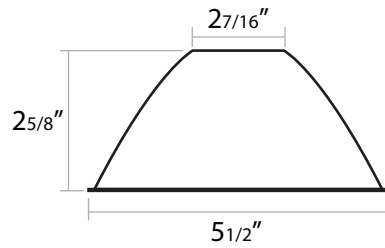

LOCATION:

CONTACT:

DIMENSIONS

SINGLE SIDEKICK
WALL WASH

WALL WASH DIMENSIONS

REFLECTOR

OPTICAL LENS

WALL WASH TRIM