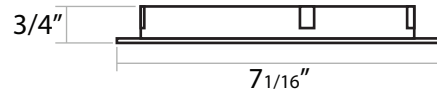

LOCATION:

CONTACT:

DIMENSIONS

SINGLE SIDEKICK
WALL WASH

WALL WASH DIMENSIONS

REFLECTOR

OPTICAL LENS

WALL WASH TRIM