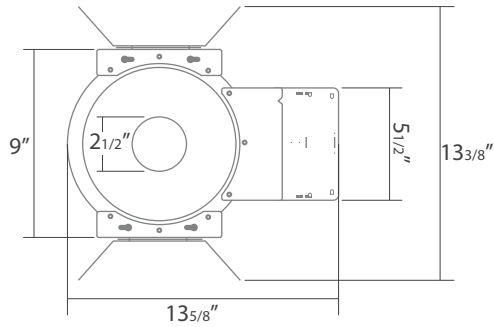

LOCATION:

CONTACT:

DIMENSIONS

SINGLE SIDEKICK
WALL WASH

WALL WASH DIMENSIONS

REFLECTOR

OPTICAL LENS

WALL WASH TRIM