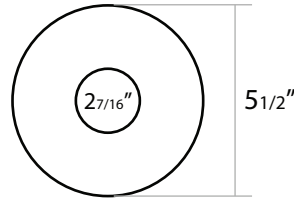

LOCATION:

CONTACT:

DIMENSIONS

SINGLE SIDEKICK
WALL WASH

WALL WASH DIMENSIONS

REFLECTOR

OPTICAL LENS

WALL WASH TRIM