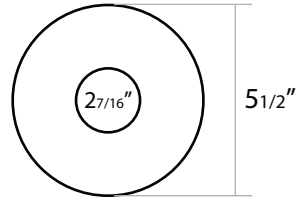

www.rayonlighting.com
 info@rayonlighting.com

Tel: 323.446.2626
 Fax: 323.446.2606

Specification and product availability
 subject to change without notice

DIMENSIONS

WALL WASH DIMENSIONS

REFLECTOR

OPTICAL LENS