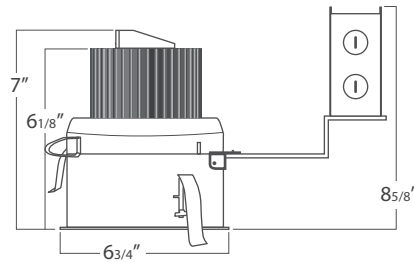

www.rayonlighting.com
 info@rayonlighting.com

Tel: 323.446.2626
 Fax: 323.446.2606

Specification and product availability
 subject to change without notice

DIMENSIONS

WALL WASH DIMENSIONS

REFLECTOR

OPTICAL LENS