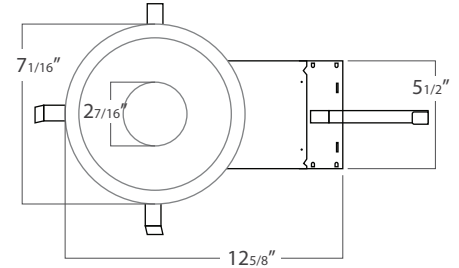

www.rayonlighting.com
 info@rayonlighting.com

Tel: 323.446.2626
 Fax: 323.446.2606

Specification and product availability
 subject to change without notice

DIMENSIONS

WALL WASH DIMENSIONS

REFLECTOR

OPTICAL LENS