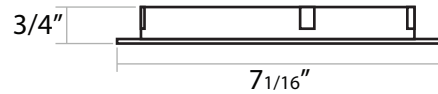

DIMENSIONS

WALL WASH DIMENSIONS

REFLECTOR

OPTICAL LENS

WALL WASH TRIM

LED HEIGHT INSIDE DOWNLIGHT