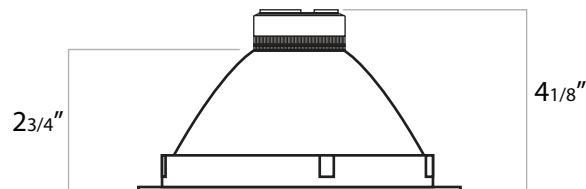

LED HEIGHT INSIDE DOWNLIGHT