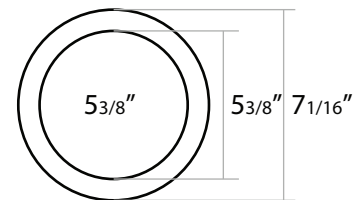

DIMENSIONS

WALL WASH DIMENSIONS

REFLECTOR

OPTICAL LENS

WALL WASH TRIM

LED HEIGHT INSIDE DOWNLIGHT