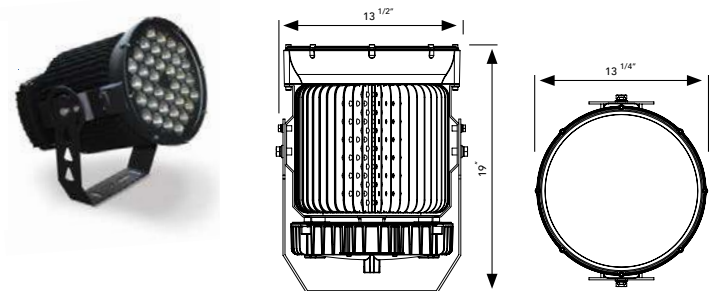

THE PROJECTOR

LED PROJECTION LIGHT

SPECIFICATIONS

Expected Life | Over 100,000 hrs.
Rating | IP65 Housing / IP66 Boards
Color Rendering Index (CRI) | >70
Operating Temp | -25°C – +65°C
Power Factor | >95%
Input Line Voltage | 90-305 / 200-525 VAC
Input Line Frequency | 50/60 Hz
LED Chips | Lumileds
Driver | Meanwell
Weight | 60W: 22lb - 120W: 23lb
180W: 35.25lb - 240W: 36.40lb
300W: 61.75lb - 360W: 64lb

LISTINGS

CE Listed

MATERIALS

Housing | Corrosion Resistant Aluminum
Gasketing | Neoprene Rubber
Hardware | 18-8 Stainless Steel
Finish | Protective UV Stabilized Powdercoat
4000 Hour Salt Spray Tested to ASTM B117
Lens | Tempered Glass

WARRANTIES

See Website for Details

LED | 10-Year
Driver | 7-Year

PRODUCT DRAWINGS

60W - 120W

180W - 240W

300W - 360W