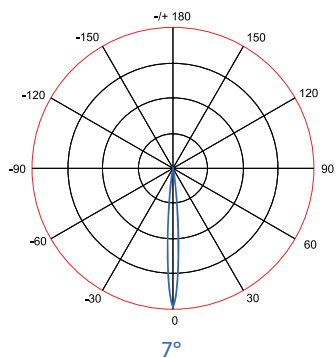

NOTES
 - No Dimming Standard
 - Custom RAL Colors Require Additional Costs & Lead Times

OPTICS

LUMEN CHART

	4000K	5000K	6000K
60W	4,080 lm	4,365 lm	4,671 lm
120W	8,024 lm	8,423 lm	8,867 lm
180W	12,310 lm	12,958 lm	13,640 lm
240W	15,900 lm	16,700 lm	17,600 lm
300W	20,529 lm	21,609 lm	22,747 lm
360W	24,447 lm	25,734 lm	27,089 lm

Typical delivered lumen data is approximate. Actual lumens will vary due to installation environment and beam pattern. Please see IES files.

THE PROJECTOR

LED PROJECTION LIGHT

SPECIFICATIONS

Expected Life | Over 100,000 hrs.
Rating | IP65 Housing / IP66 Boards
Color Rendering Index (CRI) | >70
Operating Temp | -25°C – +65°C
Power Factor | >95%
Input Line Voltage | 90-305 / 200-525 VAC
Input Line Frequency | 50/60 Hz
LED Chips | Lumileds
Driver | Meanwell
Weight | 60W: 22lb - 120W: 23lb
180W: 35.25lb - 240W: 36.40lb
300W: 61.75lb - 360W: 64lb