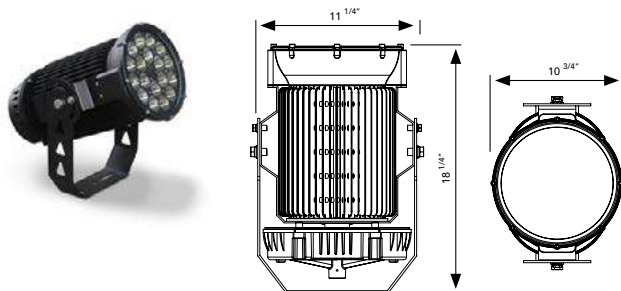

THE PROJECTOR

LED PROJECTION LIGHT

SPECIFICATIONS

Expected Life | Over 100,000 hrs.
Rating | IP65 Housing / IP66 Boards
Color Rendering Index (CRI) | >70
Operating Temp | -25°C – +65°C
Power Factor | >95%
Input Line Voltage | 90-305 / 200-525 VAC
Input Line Frequency | 50/60 Hz
LED Chips | Lumileds
Driver | Meanwell
Weight | 60W: 22lb - 120W: 23lb
180W: 35.25lb - 240W: 36.40lb
300W: 61.75lb - 360W: 64lb

LISTINGS

CE Listed

MATERIALS

Housing | Corrosion Resistant Aluminum
Gasketing | Neoprene Rubber
Hardware | 18-8 Stainless Steel
Finish | Protective UV Stabilized Powdercoat
4000 Hour Salt Spray Tested to ASTM B117
Lens | Tempered Glass

WARRANTIES

See Website for Details

LED | 10-Year
Driver | 7-Year

PRODUCT DRAWINGS

60W - 120W