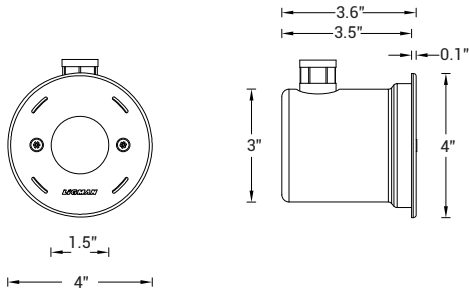

UBOH-60003

Bornholm 1 Underwater Luminaire (Constant Voltage)

4w LED - 358 Lumens

IP68 • Suitable For Wet Locations

IK07 • Impact Resistant (Vandal Resistant)

Weight 2 lbs

Construction

Stainless Steel