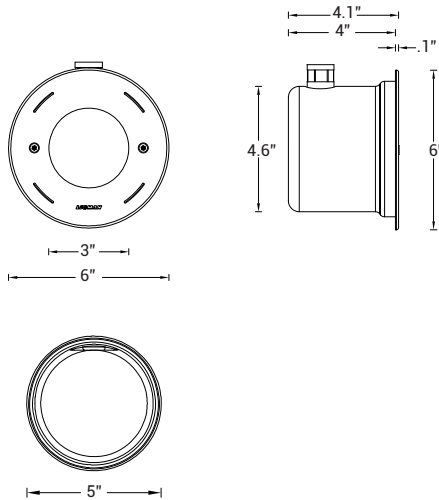

UBOH-60013

Bornholm 2 Underwater Luminaire (Constant Voltage)

8w LED - 984 Lumens

IP68 • Suitable For Wet Locations

IK07 • Impact Resistant (Vandal Resistant)

Weight 2 lbs

Mounting Detail

Construction