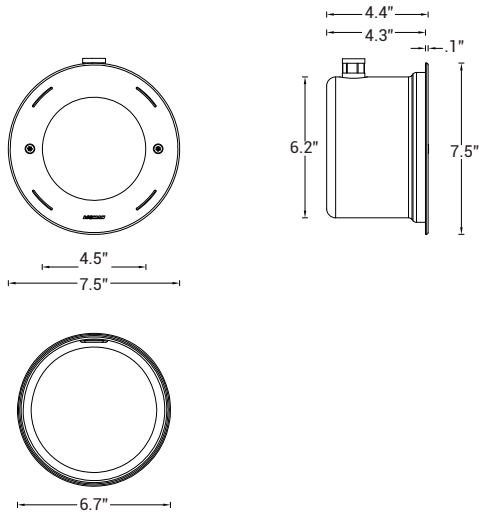

UBOH-60023

Bornholm 3 Underwater Luminaire (Constant Voltage)

21w LED - 2319 Lumens
IP68 • Suitable For Wet Locations
IK07 • Impact Resistant (Vandal Resistant)
Weight 5 lbs

Mounting Detail

Construction

Stainless Steel