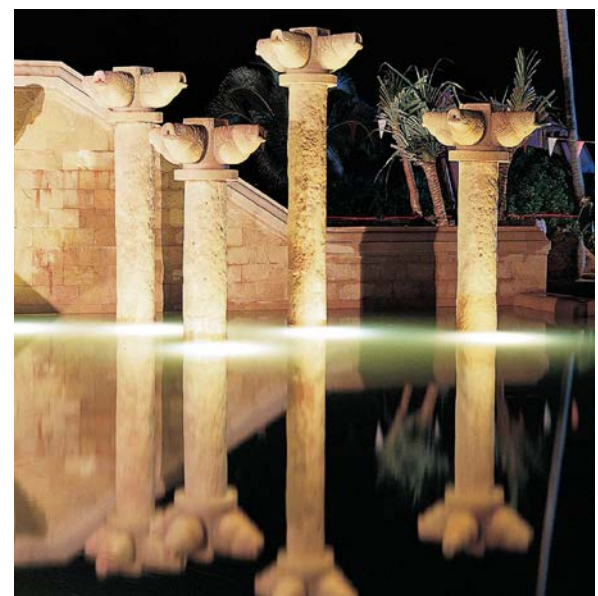

UBOH-60023

Bornholm 3 Underwater Luminaire (Constant Voltage)

21w LED - 2319 Lumens
IP68 • Suitable For Wet Locations
IK07 • Impact Resistant (Vandal Resistant)
Weight 5 lbs

Construction

Stainless Steel

Marine grade 316 stainless steel body

Luminaire Housing & Bracket

Marine grade 316 Stainless steel.

Memory Retentive -Silicon Gasket

Provided with special injection molded "fit for purpose" long life high temperature memory retentive silicon gaskets. Maintains the gaskets exact profile and seal over years of use and compression.

Thermal management

LM6 Aluminum is used for its excellent mechanical strength and thermal dissipation properties in low and high ambient temperatures. The superior thermal heat sink design by Ligman used in conjunction with the driver, controls thermals below critical temperature range to ensure maximum luminous flux output, as well as providing long LED service life and ensuring less than 10% lumen depreciation at 50,000 hours.

Surge Suppression

Standard 10kv surge suppressor provided with all fixtures.

Hardware

Provided Hardware is Marine grade 316 Stainless steel.

Crystal Clear Low Iron Glass Lens

Provided with tempered, impact resistant crystal clear low iron glass ensuring no green glass tinge.

Optics & LED

Precise optic design provides exceptional light control and precise distribution of light. LED CRI > 80

Lumen - Maintenance Life

L80 /B10 at 50,000 hours (This means that at least 90% of the LED still achieve 80% of their original flux)

Sophisticated recessed underwater family, available in four sizes with a wide range of lumen outputs and RGBW versions to suit any project brief.