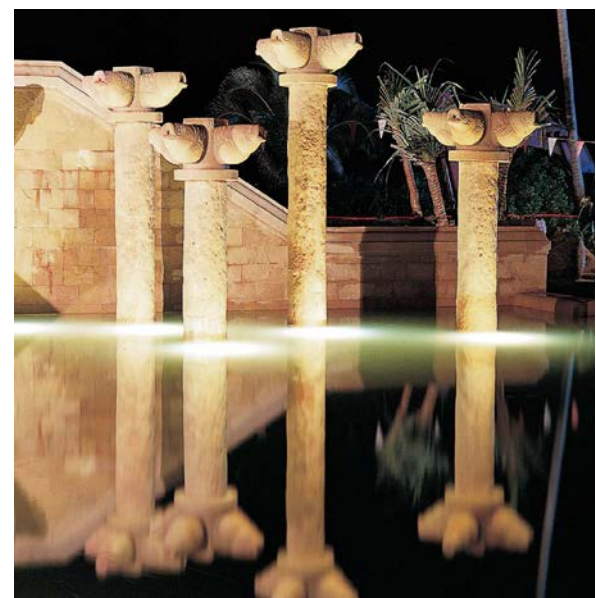

UBOH-60033

Bornholm 4 Underwater Luminaire (Constant Voltage)

32w LED - 4038 Lumens

IP68 • Suitable For Wet Locations

IK07 • Impact Resistant (Vandal Resistant)

Weight 8 lbs

Construction

Stainless Steel

Marine grade 316 stainless steel body

Luminaire Housing & Bracket

Marine grade 316 Stainless steel.

Memory Retentive -Silicon Gasket

Provided with special injection molded "fit for purpose" long life high temperature memory retentive silicon gaskets. Maintains the gaskets exact profile and seal over years of use and compression.

Thermal management

LM6 Aluminum is used for its excellent mechanical strength and thermal dissipation properties in low and high ambient temperatures. The superior thermal heat sink design by Ligman used in conjunction with the driver, controls thermals below critical temperature range to ensure maximum luminous flux output, as well as providing long LED service life and ensuring less than 10% lumen depreciation at 50,000 hours.

Surge Suppression

Standard 10kv surge suppressor provided with all fixtures.

Hardware

Provided Hardware is Marine grade 316 Stainless steel.

Crystal Clear Low Iron Glass Lens

Provided with tempered, impact resistant crystal clear low iron glass ensuring no green glass tinge.

Optics & LED

Precise optic design provides exceptional light control and precise distribution of light. LED CRI > 80

Lumen - Maintenance Life

L80 /B10 at 50,000 hours (This means that at least 90% of the LED still achieve 80% of their original flux)

Sophisticated recessed underwater family, available in four sizes with a wide range of lumen outputs and RGBW versions to suit any project brief.