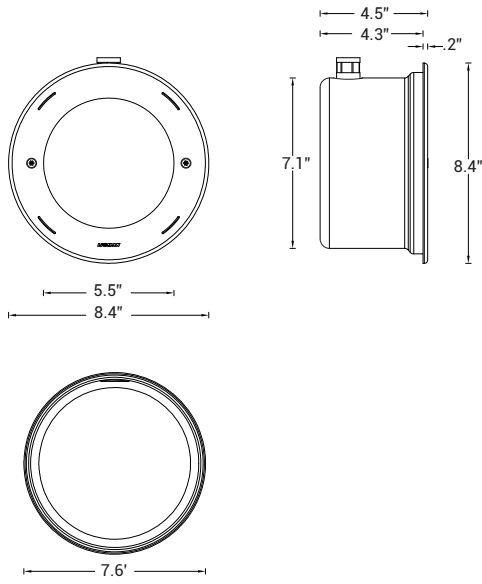

# UBOH-60033

Bornholm 4 Underwater Luminaire (Constant Voltage)

32w LED - 4038 Lumens

IP68 • Suitable For Wet Locations

IK07 • Impact Resistant (Vandal Resistant)

Weight 8 lbs

Mounting Detail