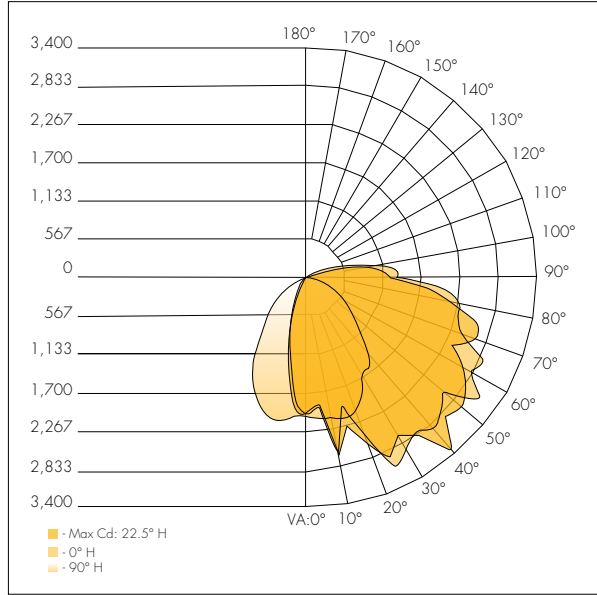

#### C CCT

40 4000K  
50 5000K

#### D VOLTAGE

U 120-277V

<sup>1</sup> Delivered lumens (4000K) - For 5000K multiply by 1.02

<sup>2</sup> DLC Premium Listed

Dimensions

	Inches
<b>X<sub>1</sub></b>	14.20
<b>X<sub>2</sub></b>	9.10
<b>X<sub>3</sub></b>	7.68

Photometrics

Model 60W 4000K

Isofootcandle

Zonal Lumen Summary

Zone	Lumens	%Luminaire	%Luminaire
0-30	1,490.2	20.5%	20.5%
0-40	2,384.3	32.7%	32.8%
0-60	4,310.5	59.2%	59.2%
60-90	2,258.0	31%	31%
70-100	1,722.5	23.6%	23.7%
90-120	647.9	8.9%	8.9%
0-90	6,568.5	90.2%	90.3%
90-180	708.0	9.7%	9.7%
0-180	7,276.5	99.9%	100%