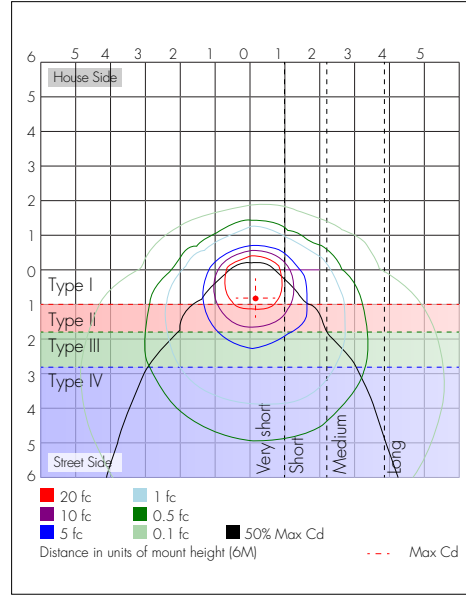

#### C CCT

40 4000K  
50 5000K

#### D VOLTAGE

U 120-277V

<sup>1</sup> Delivered lumens (4000K) - For 5000K multiply by 1.02

<sup>2</sup> DLC Premium Listed

Dimensions

	Inches
<b>X<sub>1</sub></b>	14.20
<b>X<sub>2</sub></b>	9.10
<b>X<sub>3</sub></b>	7.68

Photometrics

Model 60W 4000K

Isofootcandle

Zonal Lumen Summary

Zone	Lumens	%Luminaire	%Luminaire
0-30	1,490.2	20.5%	20.5%
0-40	2,384.3	32.7%	32.8%
0-60	4,310.5	59.2%	59.2%
60-90	2,258.0	31%	31%
70-100	1,722.5	23.6%	23.7%
90-120	647.9	8.9%	8.9%
0-90	6,568.5	90.2%	90.3%
90-180	708.0	9.7%	9.7%
0-180	7,276.5	99.9%	100%