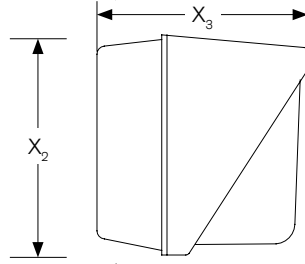

#### D VOLTAGE

U 120-277V

<sup>1</sup> Delivered lumens (4000K) - For 5000K multiply by 1.02

<sup>2</sup> DLC Premium Listed

Dimensions

	Inches
<b>X<sub>1</sub></b>	14.20
<b>X<sub>2</sub></b>	9.10
<b>X<sub>3</sub></b>	7.68