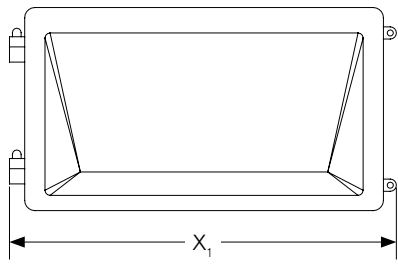

#### D VOLTAGE

U 120-277V

<sup>1</sup> Delivered lumens (4000K) - For 5000K multiply by 1.02

<sup>2</sup> DLC Premium Listed

Dimensions

	Inches
<b>X<sub>1</sub></b>	14.20
<b>X<sub>2</sub></b>	9.10
<b>X<sub>3</sub></b>	7.68