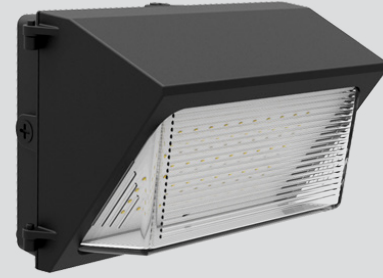

D470-LED

Medium Traditional Wall Pack

Client: _____ Order #: _____
Project Name: _____ Type: _____ Qty: _____

Performance Data

CRI

70+

CCT

4000K, 5000K

Projected Lifetime

50,000 Hours (L70);
50,000 Hours (L80)

Dimming

0-10V Dimming Standard,
100% down to 10%

Operating Temperature

-40°C to +40°C Ambient

ETL Listed

Suitable for dry, damp, wet
locations

DLC

Listed

10 Yr

Limited
Warranty

Description

The D470-LED medium wall pack provides a cost-effective, durable and efficient exterior light source for any application with maximum performance and minimum maintenance. The D470-LED delivers up to 128 lumens per watt of energy-efficient LED performance paired with a traditional design.

Features

- Heavy duty two piece die cast aluminium housing is top hinged for ease of maintenance. Two captive stainless steel door fasteners.
- 1/2" threaded conduit entry with coin plug.
- Weight: 7.7lbs (40W); 8.6lbs (60W)
- Dark bronze polyester powder finish for excellent impact, corrosion and UV resistance.
- Clear prismatic borosilicate glass reflector is thermal/shock resistant.
- DLC Premium Listed
- 10-Year Limited Warranty