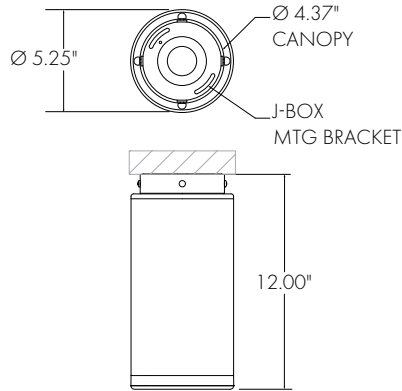

PROJECT:	TYPE:	CATALOG #:	CYNE - - - - - UNV - - - - -
			CYNE - - - - - WM2 - UNV - - - - -

DIMENSIONS

CMD - CEILING MOUNT DOWNLIGHT