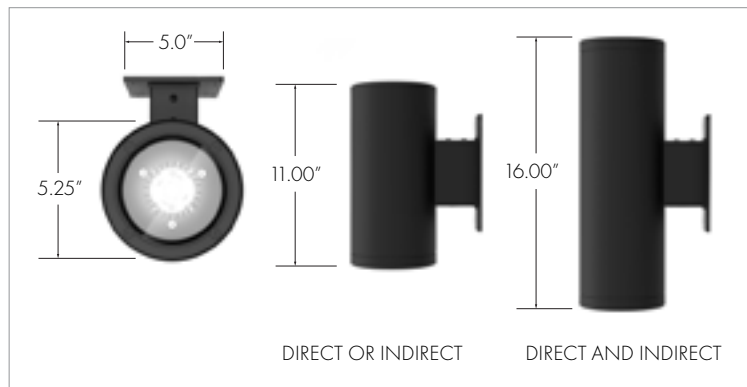

PROJECT:	TYPE:	CATALOG #:	CYNE - - - - - UNV - - - -
			CYNE - - - - - WM2 - UNV - - - -

PROFILE

LIGHT SOURCE	7.0W, 10.0W, 14.0W, 21.0W
OPTICS	15°, 20°, 30°, 55°, 100°, ASYMMETRIC
CCT	2700K, 3000K, 3500K, 4000K (82 CRI)
CRI	82+ CRI
PERFORMANCE	UP TO 8287 PEAK CANDELA
VOLTAGE	UNIVERSAL 120-277 V
POWER	INTEGRATED POWER SUPPLY
DIMMING	0-10V
DIMENSIONS	11" X 7.375" X 5.25", 16" X 7.375" X 5.25"
WEIGHT	11" FIXTURE: 7.0LBS(3.2 KG), 16" FIXTURE: 14.0LBS(6.4 KG)
HOUSING	EXTRUDED ALUMINUM HOUSING
LENS	TEMPERED GLASS
FINISH	HIGH DURABILITY POWDER COATING
WARRANTY	5-YEAR LIMITED
OPERATING TEMP	-30° C TO 45° C
LUMEN MAINTENANCE	84,000 HOURS
CERTIFICATION	ETL AND cETL FOR WET LOCATION

STANDARD FINISHES

OPTICS

NOT ALL AVAILABLE OPTICS SHOWN

PERFORMANCE SAMPLE

[go to performance data >](#)

40K, 21W	15°	20°	30°	55°	100°
LUMENS	1990	1996	1949	1951	1937
CANDELA	8287	5113	3294	2560	845
EFFICACY	95 lm/W	95 lm/W	93 lm/W	93 lm/W	92 lm/W

DIMENSIONS

ACCESSORIES / OPTIONS

CORROSION RESISTANT FINISH

PROJECT:	TYPE:	CATALOG #:	CYNE - - - - - UNV - - - - -
			CYNE - - - - - WM2 - UNV - - - - -

SPECIFICATION

DIRECT OR INDIRECT (11" FIXTURE)

CYNE						UNV			
1	2	3	4	5	6	7	8	9	