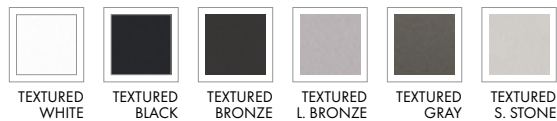

PROJECT:	TYPE:	CATALOG #:	CYNE - - - - - UNV - - - -
			CYNE - - - - - WM2 - UNV - - - -

PROFILE

LIGHT SOURCE	7.0W, 10.0W, 14.0W, 21.0W
OPTICS	15°, 20°, 30°, 55°, 100°, ASYMMETRIC
CCT	2700K, 3000K, 3500K, 4000K (82 CRI)
CRI	82+ CRI
PERFORMANCE	UP TO 8287 PEAK CANDELA
VOLTAGE	UNIVERSAL 120-277 V
POWER	INTEGRATED POWER SUPPLY
DIMMING	0-10V
DIMENSIONS	11" X 7.375" X 5.25", 16" X 7.375" X 5.25"
WEIGHT	11" FIXTURE: 7.0LBS(3.2 KG), 16" FIXTURE: 14.0LBS(6.4 KG)
HOUSING	EXTRUDED ALUMINUM HOUSING
LENS	TEMPERED GLASS
FINISH	HIGH DURABILITY POWDER COATING
WARRANTY	5-YEAR LIMITED
OPERATING TEMP	-30° C TO 45° C
LUMEN MAINTENANCE	84,000 HOURS
CERTIFICATION	ETL AND cETL FOR WET LOCATION

STANDARD FINISHES

OPTICS

NOT ALL AVAILABLE OPTICS SHOWN

PERFORMANCE SAMPLE

[go to performance data >](#)

40K, 21W	15°	20°	30°	55°	100°
LUMENS	1990	1996	1949	1951	1937
CANDELA	8287	5113	3294	2560	845
EFFICACY	95 lm/W	95 lm/W	93 lm/W	93 lm/W	92 lm/W