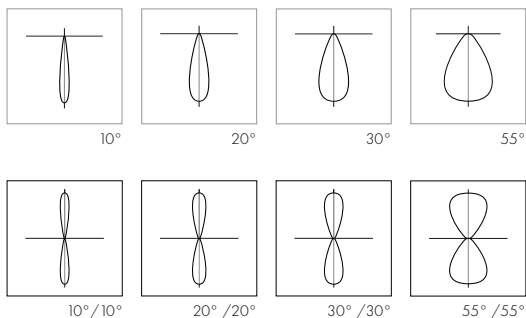

PROJECT:	TYPE:	CATALOG #:	CYNE - - - - - UNV - - - -
			CYNE - - - - - WM2 - UNV - - - -

PROFILE

LIGHT SOURCE	7.0W, 10.0W, 14.0W, 21.0W
OPTICS	15°, 20°, 30°, 55°, 100°, ASYMMETRIC
CCT	2700K, 3000K, 3500K, 4000K (82 CRI)
CRI	82+ CRI
PERFORMANCE	UP TO 8287 PEAK CANDELA
VOLTAGE	UNIVERSAL 120-277 V
POWER	INTEGRATED POWER SUPPLY
DIMMING	0-10V
DIMENSIONS	11" X 7.375" X 5.25", 16" X 7.375" X 5.25"
WEIGHT	11" FIXTURE: 7.0LBS(3.2 KG), 16" FIXTURE: 14.0LBS(6.4 KG)
HOUSING	EXTRUDED ALUMINUM HOUSING
LENS	TEMPERED GLASS
FINISH	HIGH DURABILITY POWDER COATING
WARRANTY	5-YEAR LIMITED
OPERATING TEMP	-30° C TO 45° C
LUMEN MAINTENANCE	84,000 HOURS
CERTIFICATION	ETL AND cETL FOR WET LOCATION

STANDARD FINISHES

OPTICS

NOT ALL AVAILABLE OPTICS SHOWN

PERFORMANCE SAMPLE

[go to performance data >](#)

40K, 21W	15°	20°	30°	55°	100°
LUMENS	1990	1996	1949	1951	1937
CANDELA	8287	5113	3294	2560	845
EFFICACY	95 lm/W	95 lm/W	93 lm/W	93 lm/W	92 lm/W