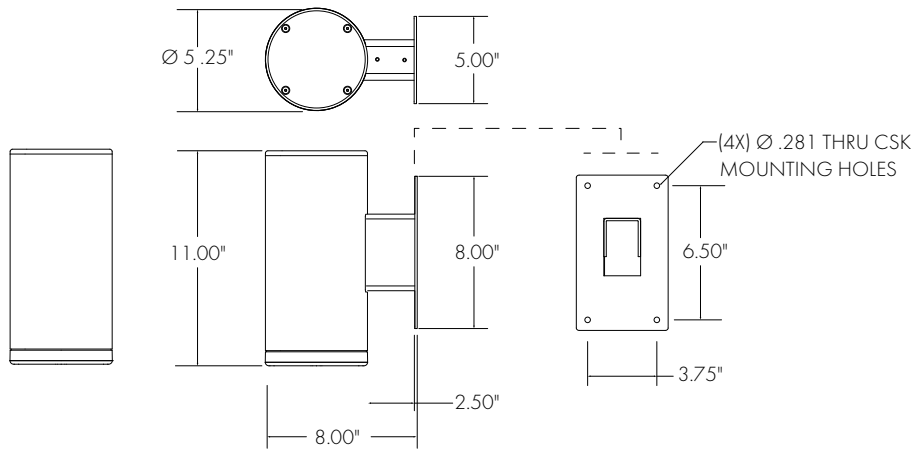

WMU, WMD - WALL DOWNLIGHT OR UPLIGHT