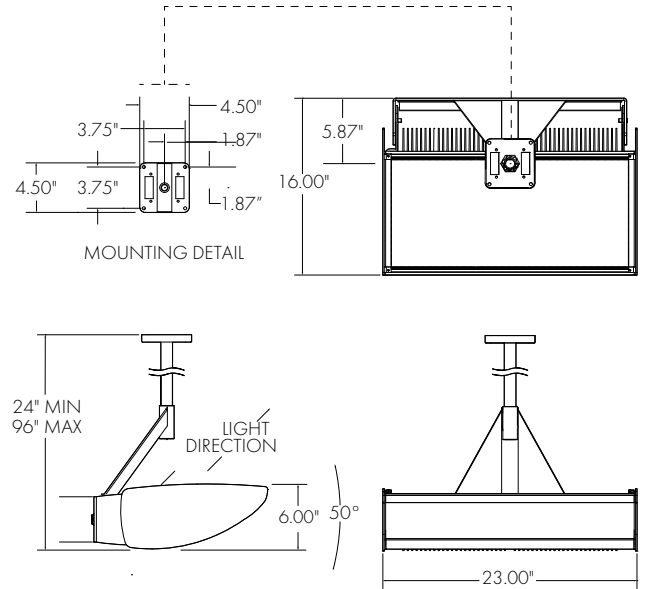

D2 - PENDANT SINGLE FIXTURE (PN)