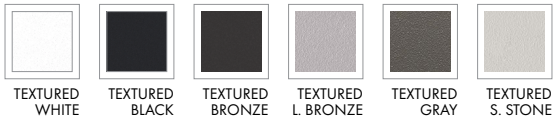

STANDARD FINISHES