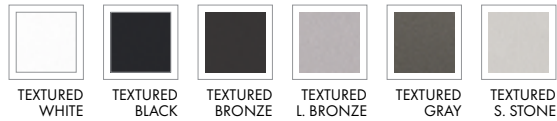

STANDARD FINISHES