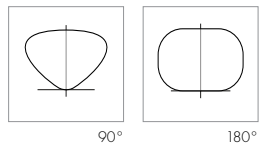

PROJECT:	TYPE:	CAT. #:	-	-	-	-	-	-	-	-

PROFILE

LIGHT SOURCE	250W (6.0" PIPE), 500W (10.0" PIPE)
OPTICS	90° AND 180°
CCT	3000K, 3500K, 4000K
PERFORMANCE	4000K, 80 CRI (25° C AMBIENT)
VOLTAGE	120, 277, VAC.
POWER	INTEGRATED POWER SUPPLY REMOTE POWER SUPPLY OPTION FOR IL10
DIMMING	0-10V DIMMING
DIMENSIONS	6.0" PIPE OR 10.0" PIPE
WEIGHT	SEE DIMENSIONS PAGE
HOUSING	PRECISION FORMED SHEET METAL
LIGHT TUBE	POLYCARBONATE
FINISH	HIGH DURABILITY POWDER COATING
WARRANTY	2-YEAR LIMITED
OPERATING TEMP	-40° C TO 50° C
LUMEN MAINTENANCE	L70 75,000 HOURS
CERTIFICATION	ETL AND cETL FOR WET LOCATION

STANDARD FINISHES

OPTICS

DIMENSIONS