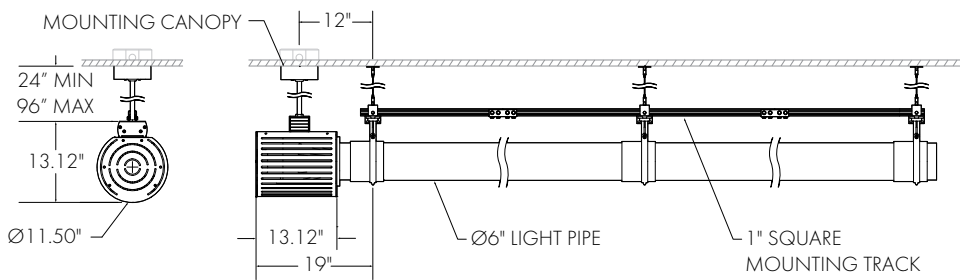

see options for Remote Power Supply

9 **OPTIONS**

REMOTE POWER SUPPLY	RPS
---------------------	-----

available with IL10 only

PROJECT:	TYPE:	CAT. #:	-	-	-	-	-	-	-	-	-
----------	-------	---------	---	---	---	---	---	---	---	---	---

DIMENSIONS

Ø6.0" PIPE - SURFACE (SM)

Ø6.0" PIPE - AIRCRAFT CABLE (AC-X)

Ø10.0" PIPE - SURFACE (SM)

Ø10.0" PIPE - AIRCRAFT CABLE (AC-X)

PROJECT:	TYPE:	CAT. #:	-	-	-	-	-	-	-	-	-	-	-	-	-	-	-	-	-	-
----------	-------	---------	---	---	---	---	---	---	---	---	---	---	---	---	---	---	---	---	---	---