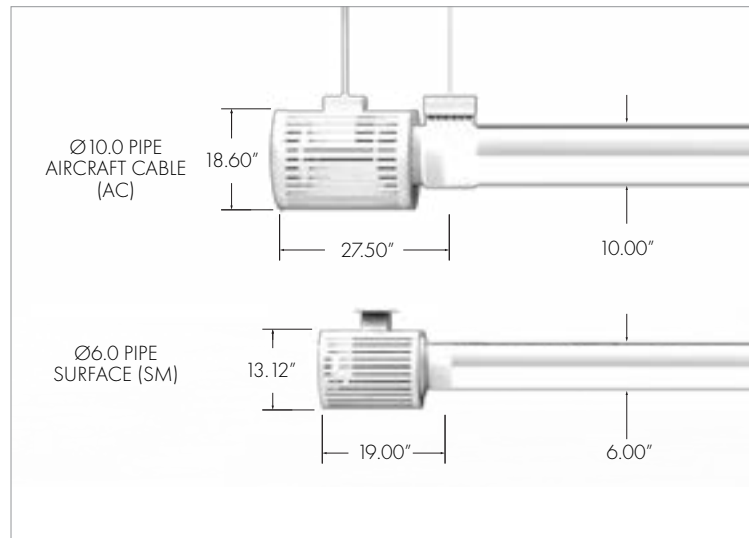

OPTICS

DIMENSIONS