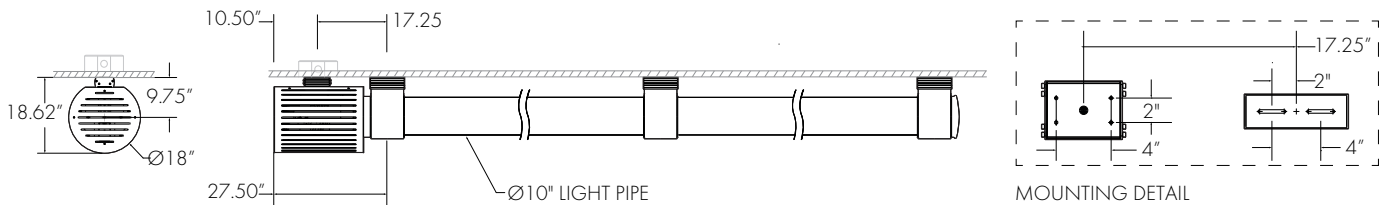

PROJECT:	TYPE:	CAT. #:	-	-	-	-	-	-	-	-
----------	-------	---------	---	---	---	---	---	---	---	---

PROFILE

LIGHT SOURCE	250W (6.0" PIPE), 500W (10.0" PIPE)
OPTICS	90° AND 180°
CCT	3000K, 3500K, 4000K
PERFORMANCE	4000K, 80 CRI (25° C AMBIENT)
VOLTAGE	120, 277, VAC.
POWER	INTEGRATED POWER SUPPLY REMOTE POWER SUPPLY OPTION FOR IL10
DIMMING	0-10V DIMMING
DIMENSIONS	6.0" PIPE OR 10.0" PIPE
WEIGHT	SEE DIMENSIONS PAGE
HOUSING	PRECISION FORMED SHEET METAL
LIGHT TUBE	POLYCARBONATE
FINISH	HIGH DURABILITY POWDER COATING
WARRANTY	2-YEAR LIMITED
OPERATING TEMP	-40° C TO 50° C
LUMEN MAINTENANCE	L70 75,000 HOURS
CERTIFICATION	ETL AND cETL FOR WET LOCATION

DIMENSIONS

Ø6.0" PIPE - SURFACE (SM)

Ø6.0" PIPE - AIRCRAFT CABLE (AC-X)

Ø10.0" PIPE - SURFACE (SM)

Ø10.0" PIPE - AIRCRAFT CABLE (AC-X)

PROJECT:	TYPE:	CAT. #:	-	-	-	-	-	-	-	-	-	-	-	-	-	-	-	-	-	-
----------	-------	---------	---	---	---	---	---	---	---	---	---	---	---	---	---	---	---	---	---	---

LENGTH CONFIGURATIONS