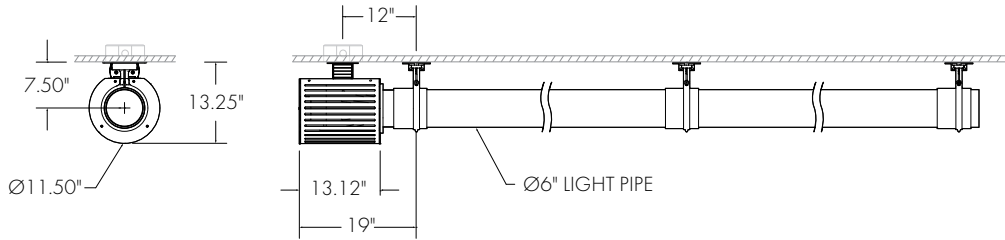

PROJECT:	TYPE:	CAT. #:	-	-	-	-	-	-	-	-
----------	-------	---------	---	---	---	---	---	---	---	---

PROFILE

LIGHT SOURCE	250W (6.0" PIPE), 500W (10.0" PIPE)
OPTICS	90° AND 180°
CCT	3000K, 3500K, 4000K
PERFORMANCE	4000K, 80 CRI (25° C AMBIENT)
VOLTAGE	120, 277, VAC.
POWER	INTEGRATED POWER SUPPLY REMOTE POWER SUPPLY OPTION FOR IL10
DIMMING	0-10V DIMMING
DIMENSIONS	6.0" PIPE OR 10.0" PIPE
WEIGHT	SEE DIMENSIONS PAGE
HOUSING	PRECISION FORMED SHEET METAL
LIGHT TUBE	POLYCARBONATE
FINISH	HIGH DURABILITY POWDER COATING
WARRANTY	2-YEAR LIMITED
OPERATING TEMP	-40° C TO 50° C
LUMEN MAINTENANCE	L70 75,000 HOURS
CERTIFICATION	ETL AND cETL FOR WET LOCATION

see options for Remote Power Supply

9 **OPTIONS**

REMOTE POWER SUPPLY	RPS
---------------------	-----

available with IL10 only

PROJECT:	TYPE:	CAT. #:	-	-	-	-	-	-	-	-	-
----------	-------	---------	---	---	---	---	---	---	---	---	---

DIMENSIONS

Ø6.0" PIPE - SURFACE (SM)

Ø6.0" PIPE - AIRCRAFT CABLE (AC-X)

Ø10.0" PIPE - SURFACE (SM)

Ø10.0" PIPE - AIRCRAFT CABLE (AC-X)

PROJECT:	TYPE:	CAT. #:	-	-	-	-	-	-	-	-	-	-	-	-	-	-	-	-	-	-
----------	-------	---------	---	---	---	---	---	---	---	---	---	---	---	---	---	---	---	---	---	---