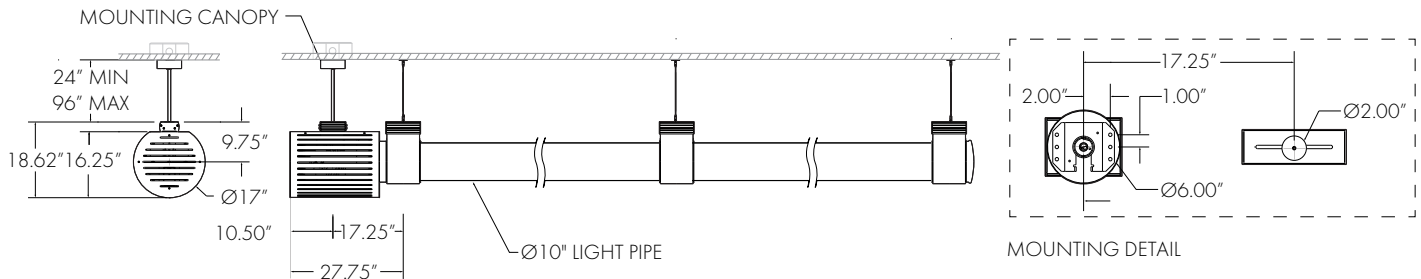

PROJECT:	TYPE:	CAT. #:	-	-	-	-	-	-	-	-
----------	-------	---------	---	---	---	---	---	---	---	---

PROFILE

LIGHT SOURCE	250W (6.0" PIPE), 500W (10.0" PIPE)
OPTICS	90° AND 180°
CCT	3000K, 3500K, 4000K
PERFORMANCE	4000K, 80 CRI (25° C AMBIENT)
VOLTAGE	120, 277, VAC.
POWER	INTEGRATED POWER SUPPLY REMOTE POWER SUPPLY OPTION FOR IL10
DIMMING	0-10V DIMMING
DIMENSIONS	6.0" PIPE OR 10.0" PIPE
WEIGHT	SEE DIMENSIONS PAGE
HOUSING	PRECISION FORMED SHEET METAL
LIGHT TUBE	POLYCARBONATE
FINISH	HIGH DURABILITY POWDER COATING
WARRANTY	2-YEAR LIMITED
OPERATING TEMP	-40° C TO 50° C
LUMEN MAINTENANCE	L70 75,000 HOURS
CERTIFICATION	ETL AND cETL FOR WET LOCATION

DIMENSIONS

Ø6.0" PIPE - SURFACE (SM)

Ø6.0" PIPE - AIRCRAFT CABLE (AC-X)

Ø10.0" PIPE - SURFACE (SM)

Ø10.0" PIPE - AIRCRAFT CABLE (AC-X)

PROJECT:	TYPE:	CAT. #:	-	-	-	-	-	-	-	-	-	-	-	-	-	-	-	-	-	-
----------	-------	---------	---	---	---	---	---	---	---	---	---	---	---	---	---	---	---	---	---	---

LENGTH CONFIGURATIONS