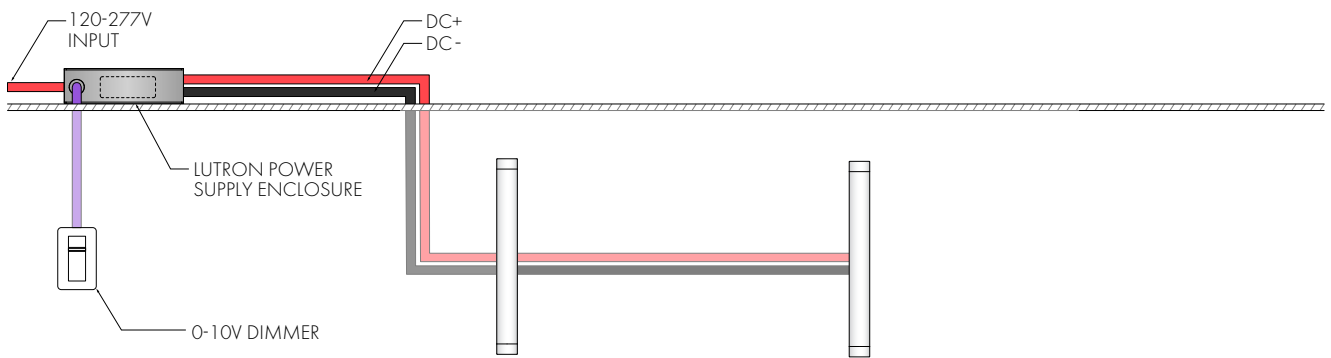

WIRING EXAMPLES

SURFACE MOUNT ARCHITECTURAL (SMA)

JBOX MOUNTING KIT (JBK)

LUTRON REMOTE POWER SUPPLY & JBOX MOUNTING KIT (LDE1 & JBK)

ONE POWER SUPPLY PROVIDED FOR EVERY TWO FIXTURES