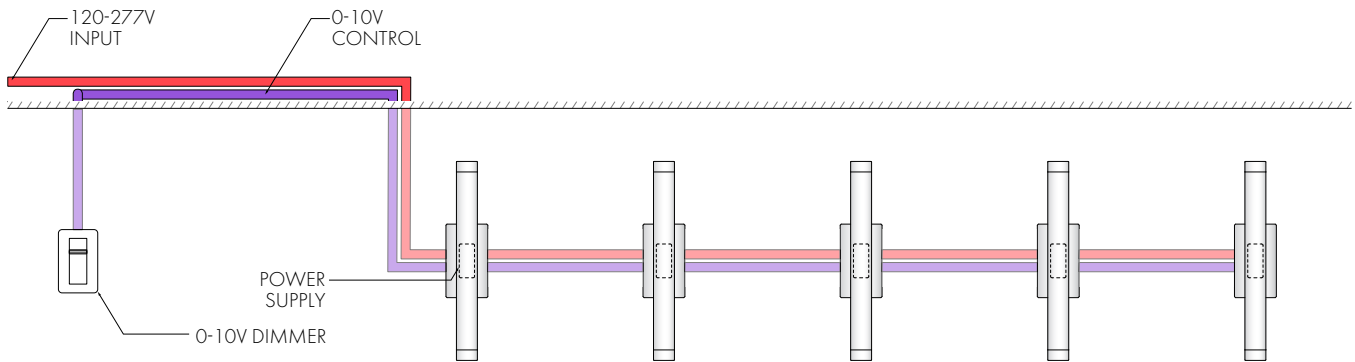

PROJECT:	TYPE:	CAT. #:	SS -	- SMA -	-	-	-
----------	-------	---------	------	---------	---	---	---

SMA - SURFACE MOUNT ARCHITECTURAL

A low-profile back block that mounts directly to a wall to provide a clean and minimal look. For this configuration power supply must be installed remotely in a junction box or similar rated enclosure, and all splicing at fixture must be done in accordance with electrical code.

LUTRON (PEQ) - REMOTE POWER SUPPLY

Remote power supply enclosure. 20.0 W Hi-lume Premier 0.1% EcoSystem w/Soft On, Fade to Black. One power supply provided with every two fixtures.

PROJECT:	TYPE:	CAT. #:	SS -	- SMA -	-	-	-
----------	-------	---------	------	---------	---	---	---

WIRING EXAMPLES

SURFACE MOUNT ARCHITECTURAL (SMA)

JBOX MOUNTING KIT (JBK)

LUTRON REMOTE POWER SUPPLY & JBOX MOUNTING KIT (LDE1 & JBK)

ONE POWER SUPPLY PROVIDED FOR EVERY TWO FIXTURES