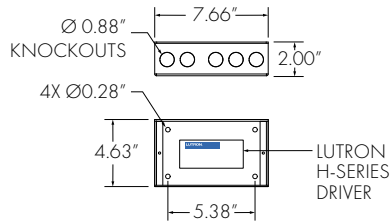

LUTRON (PEQ) - REMOTE POWER SUPPLY

Remote power supply enclosure. 20.0 W Hi-lume Premier 0.1% EcoSystem w/Soft On, Fade to Black. One power supply provided with every two fixtures.