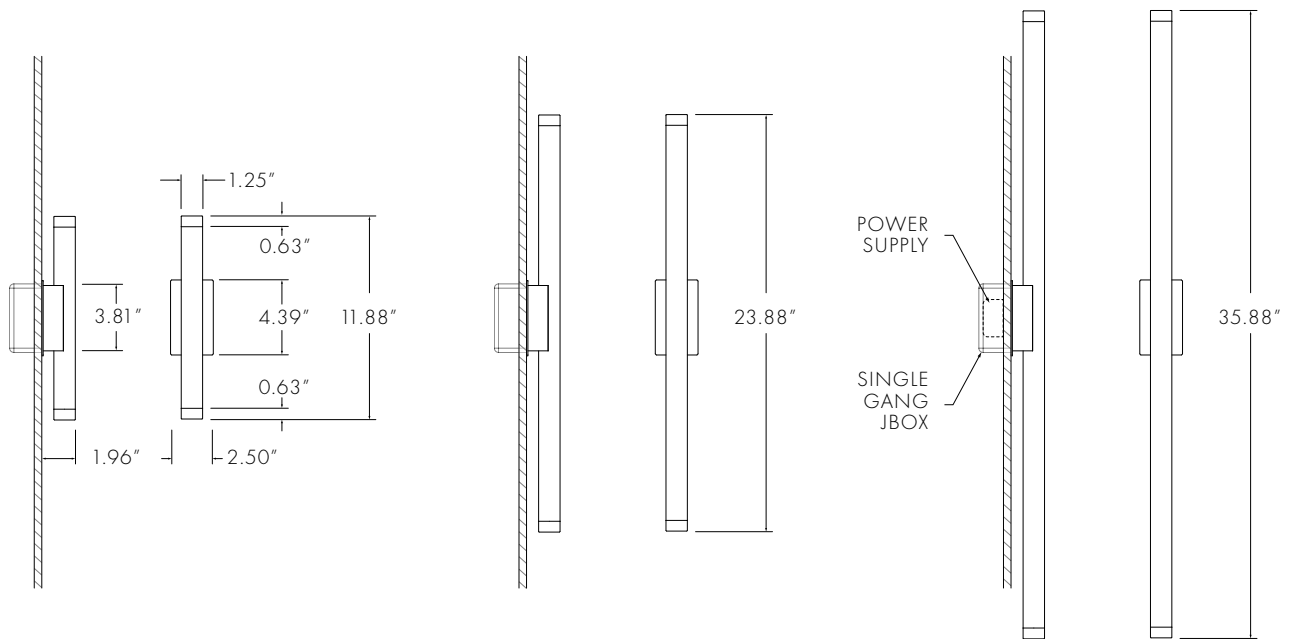

FIXTURES PER 15A CIRCUIT (AT FULL LOAD)

	120V	277V
SINGLE FIXTURE	176	400

POWER SUPPLIES PER 15A CIRCUIT (AT FULL LOAD)

	CONTRA 0.5 (96.0 W)	LUTRON (20.0 W)
120V	15	30
277V	30	60

REMOTE DISTANCE LIMITS

WIRE GAUGE	MAX DISTANCE	NOTE: NON-COMPLIANCE WITH RECOMMENDED REMOTE WIRING DISTANCES MAY VOID WARRANTY
22 AWG	25.0 FT	
20 AWG	40.0 FT	
18 AWG	60.0 FT	
16 AWG	100.0 FT	
14 AWG	150.0 FT	
12 AWG	200.0 FT	

PROJECT:	TYPE:	CAT. #:	SS -	- SMA -	-	-	-
----------	-------	---------	------	---------	---	---	---

SMA - SURFACE MOUNT ARCHITECTURAL

A low-profile back block that mounts directly to a wall to provide a clean and minimal look. For this configuration power supply must be installed remotely in a junction box or similar rated enclosure, and all splicing at fixture must be done in accordance with electrical code.