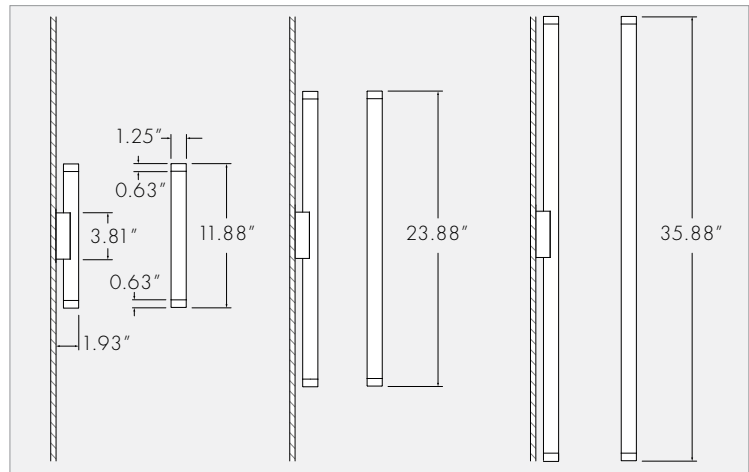

PROJECT:	TYPE:	CAT. #:	SS -	- SMA -	-	-	-
----------	-------	---------	------	---------	---	---	---

PROFILE

LIGHT SOURCE	HIGH PERFORMANCE CC LED'S
OUTPUT	8.2 W (4.1 W DIRECT/4.1 W INDIRECT)
DISTRIBUTION	DIRECT/INDIRECT WITH OPTIONAL AMBIENT
CCT	2700K - 4000K
CRI	82 CRI
VOLTAGE	UNIVERSAL 120-277V
POWER	REMOTE POWER SUPPLY
CONTROL	0-10V, LUTRON HI-LUME PREMIER 0.1% ECOSYSTEM W/SOFT ON, FADE TO BLACK
SIZES	12", 24", 36" (NOMINAL)
HOUSING	MACHINED ALUMINUM
MOUNTING	SURFACE
GEM	ALUMINUM, BRASS, OR GLASS
FINISH	SILVER ANODIZED, WHITE OR BLACK, CC
WARRANTY	5-YEAR LIMITED
CERTIFICATION	ETL AND cETL FOR DRY LOCATION

FIXTURE SHOWN: SS-40K-SMA-XX-DIM-TB-AWL

DISTRIBUTION

GEMS

PROFILE

FINISHES

PROJECT:	TYPE:	CAT. #:	SS -	- SMA -	-	-	-	-
----------	-------	---------	------	---------	---	---	---	---

SPECIFICATION

SS		SMA					separate options with dashes
----	--	-----	--	--	--	--	------------------------------

1	2	3	4	5	6	7
---	---	---	---	---	---	---

1 FIXTURE

SCOPE SCONCE	SS
--------------	----

2 CCT

2700K	27K
3000K	30K
3500K	35K
4000K	40K

3 MOUNTING

SURFACE MOUNT ARCH.	SMA
---------------------	-----

4 SIZE