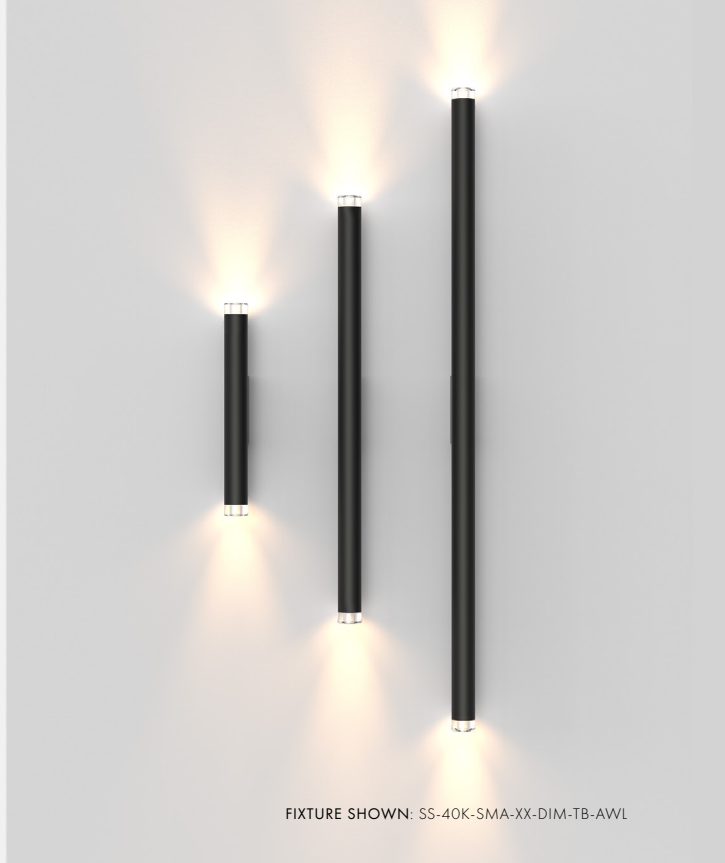

PROJECT:	TYPE:	CAT. #:	SS -	- SMA -	-	-	-
----------	-------	---------	------	---------	---	---	---

PROFILE

LIGHT SOURCE	HIGH PERFORMANCE CC LED'S
OUTPUT	8.2 W (4.1 W DIRECT/4.1 W INDIRECT)
DISTRIBUTION	DIRECT/INDIRECT WITH OPTIONAL AMBIENT
CCT	2700K - 4000K
CRI	82 CRI
VOLTAGE	UNIVERSAL 120-277V
POWER	REMOTE POWER SUPPLY
CONTROL	0-10V, LUTRON HI-LUME PREMIER 0.1% ECOSYSTEM W/SOFT ON, FADE TO BLACK
SIZES	12", 24", 36" (NOMINAL)
HOUSING	MACHINED ALUMINUM
MOUNTING	SURFACE
GEM	ALUMINUM, BRASS, OR GLASS
FINISH	SILVER ANODIZED, WHITE OR BLACK, CC
WARRANTY	5-YEAR LIMITED
CERTIFICATION	ETL AND cETL FOR DRY LOCATION

FIXTURE SHOWN: SS-40K-SMA-XX-DIM-TB-AWL

DISTRIBUTION

GEMS

PROFILE

FINISHES

PROJECT:	TYPE:	CAT. #:	SS -	- SMA -	-	-	-	-
----------	-------	---------	------	---------	---	---	---	---

SPECIFICATION

SS		SMA					separate options with dashes
----	--	-----	--	--	--	--	------------------------------