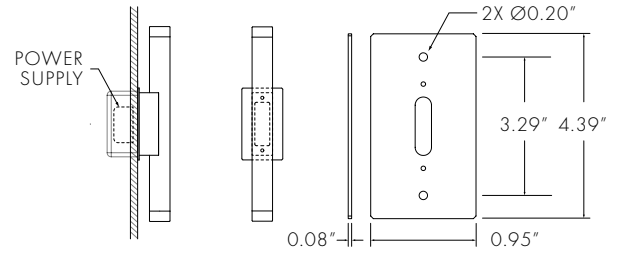

JBK - JBOX MOUNTING KIT (OPTIONAL)

Optional cover plate provided allow mounting to single gang junction boxes at power feed location. Power supply to install in single gang junction box. Junction box provided by others. Cover plate finish same as fixture.