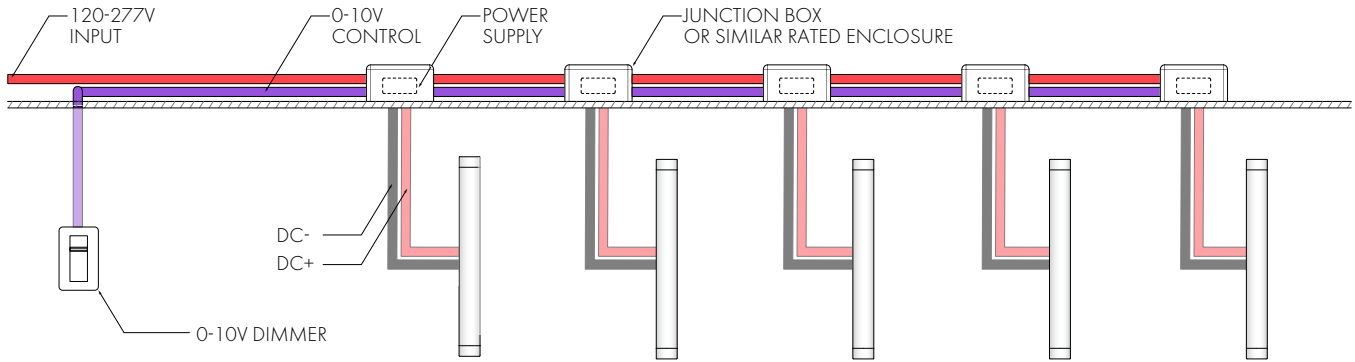

PROJECT:	TYPE:	CAT. #:	SS -	- SMA -	-	-	-
----------	-------	---------	------	---------	---	---	---

SMA - SURFACE MOUNT ARCHITECTURAL

A low-profile back block that mounts directly to a wall to provide a clean and minimal look. For this configuration power supply must be installed remotely in a junction box or similar rated enclosure, and all splicing at fixture must be done in accordance with electrical code.

LUTRON (PEQ) - REMOTE POWER SUPPLY

Remote power supply enclosure. 20.0 W Hi-lume Premier 0.1% EcoSystem w/Soft On, Fade to Black. One power supply provided with every two fixtures.

PROJECT:	TYPE:	CAT. #:	SS -	- SMA -	-	-	-
----------	-------	---------	------	---------	---	---	---

WIRING EXAMPLES

SURFACE MOUNT ARCHITECTURAL (SMA)

JBOX MOUNTING KIT (JBK)

LUTRON REMOTE POWER SUPPLY & JBOX MOUNTING KIT (LDE1 & JBK)

ONE POWER SUPPLY PROVIDED FOR EVERY TWO FIXTURES