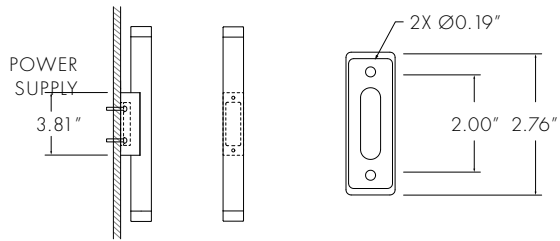

PROJECT:	TYPE:	CAT. #:	SS -	- SMA -	-	-	-

SMA - SURFACE MOUNT ARCHITECTURAL

A low-profile back block that mounts directly to a wall to provide a clean and minimal look. For this configuration power supply must be installed remotely in a junction box or similar rated enclosure, and all splicing at fixture must be done in accordance with electrical code.