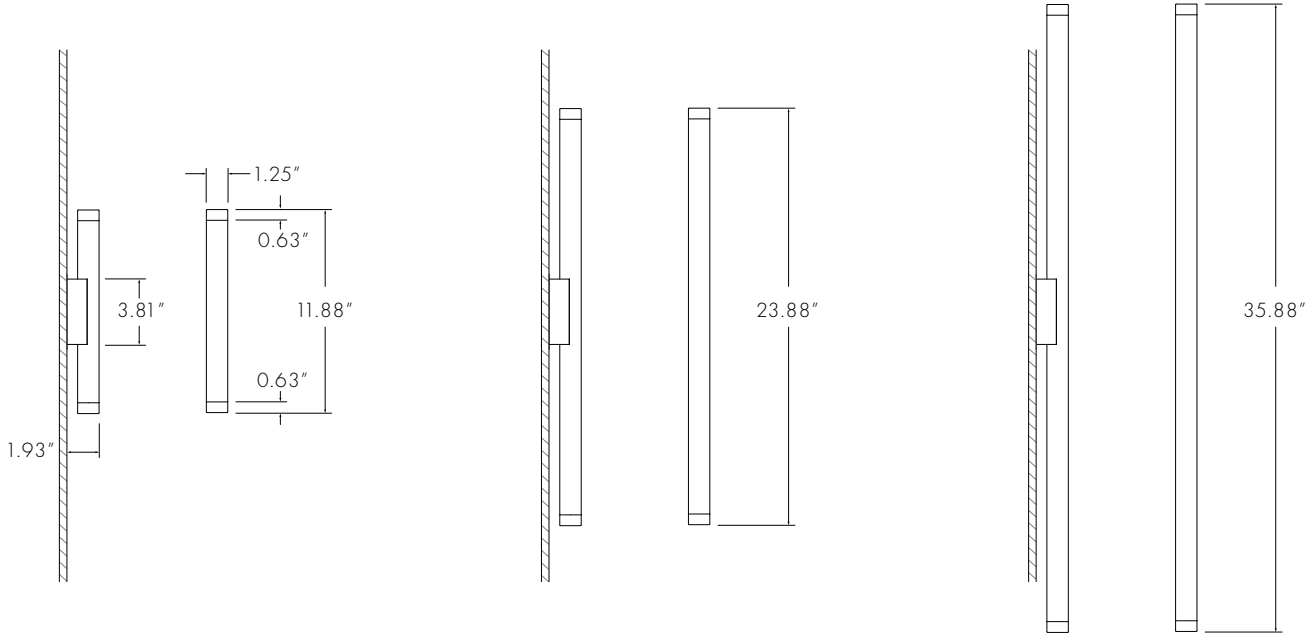

PROJECT:	TYPE:	CAT. #:	SS -	- SMA -	-	-	-

DIMENSIONS

SURFACE MOUNT ARCHITECTURAL (SMA)