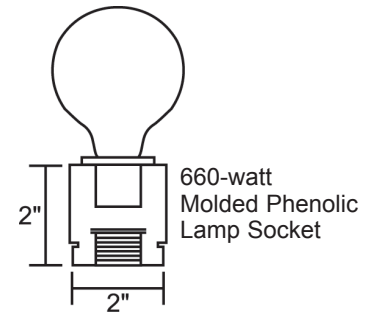

07M Striplight

Side View

S P E C I F I C A T I O N S

Catalog #	Length	Volts	Wattage	Lamp Spacing	Circuit	Finish
07M	Specify	120V	Specify	6" O.C. (On Center) 12" O.C. (On Center) Specify Other	SC (Single) 4CR (Chase)	B (Black) W (White) CC (Custom)

Example

07M	10 Ft.	120V	25W	6" O.C.	4CR	B

Fill out below for submittal

07M		120V				
07M		120V				
07M		120V				
07M		120V				
07M		120V				
07M		120V