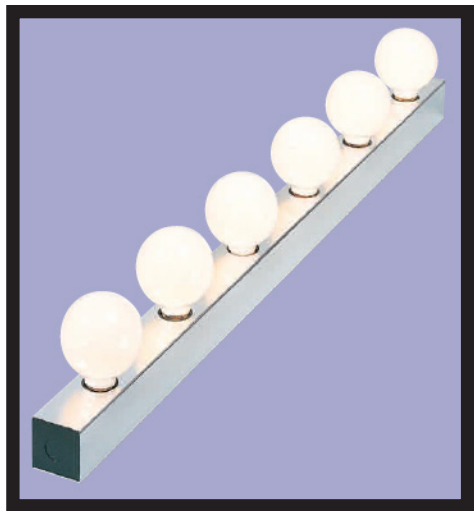

Job Name: Fixture Type: Qty:

Line Voltage by Times Square Lighting

Front View - Specify Length

Manufactured in the USA - IBEW

Features:

- Extruded aluminum channel
- Ideal for marquee or mirror lighting
- Custom color matching available
- Chase wiring available
- Listed for damp locations
- Field Trimmable

Accessories:

07MR	A-Line Lamp Guard Round
07MR-G30	G30 Lamp Guard Round
07MRS	G30 Lamp Guard Square
0746	4" x 6" Black Baffle
0757	5" x 7" Black Baffle
0723	2.5" x 3.5" Black Baffle