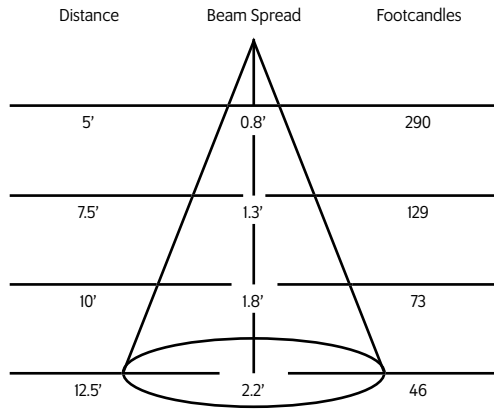

Photometric Data 4000° K 95CRI

10° Spot Reflector