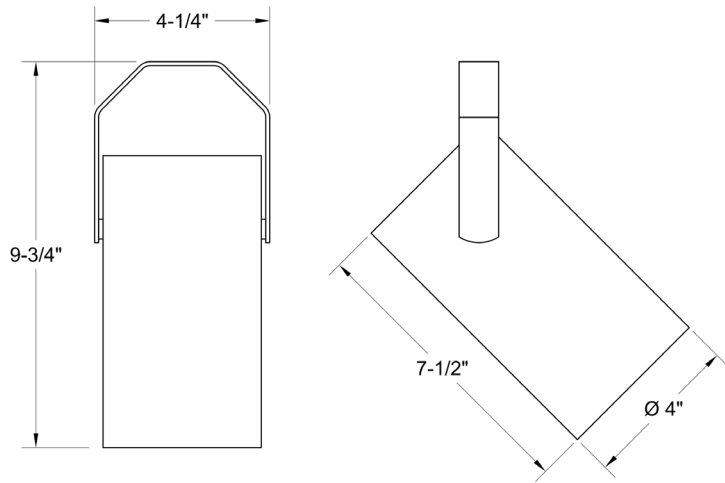

Ordering Matrix

Model	Finish	Optics	Mounting	Dimming*
ACT22	B - Black W - White S - Silver CC - Custom Color	10 = 10° 20 = 20° 40 = 40° 60 = 60°	See Mounting Options	BT = Bluetooth DX = DMX / RDM

* Maximum Ambient Temperature 40° C

Example: ACT22-B-60-STA-DX

ACT22 - _____ - _____ - _____ - _____