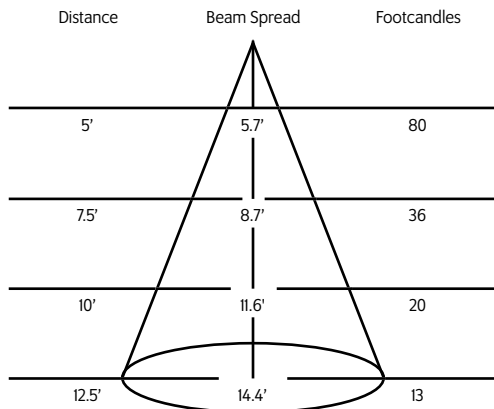

Example: ACT22-B-60-STA-DX

ACT22 - _____ - _____ - _____ - _____

Photometric Data 4000° K 95CRI

10° Spot Reflector

20° Spot Reflector

40° Medium Flood Reflector

60° Flood Reflector

Mounting Options