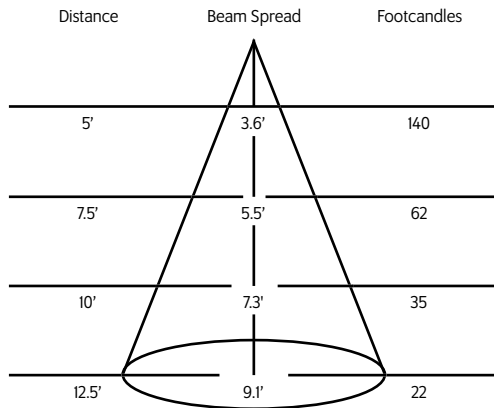

Example: ACT22-B-60-STA-DX

ACT22 - _____ - _____ - _____ - _____

Photometric Data 4000° K 95CRI

10° Spot Reflector

20° Spot Reflector

40° Medium Flood Reflector

60° Flood Reflector

Mounting Options