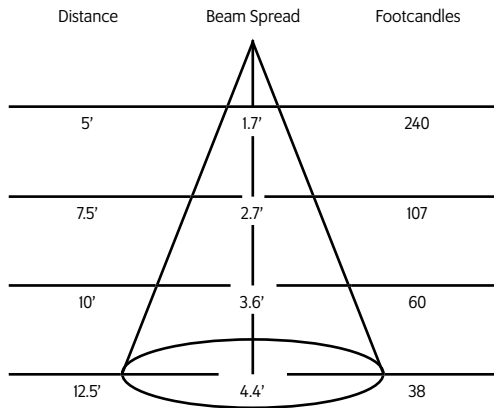

Example: ACT22-B-60-STA-DX

ACT22 - _____ - _____ - _____ - _____

Photometric Data 4000° K 95CRI

10° Spot Reflector

20° Spot Reflector

40° Medium Flood Reflector

60° Flood Reflector

Mounting Options