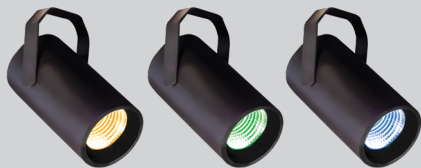

Optics

- 10°, 20°, 40° or 60° field-changeable reflectors

Weight

- Weight: 2 lbs.

* Specification sheets are subject to change without notice.

MOSAIC Flood

5 Holt Drive,
Stony Point, NY 10980
845-947-3034
www.tslight.com

Color Mixing - Tunable White

The Mosaic Flood features tunable color and a high CRI output. It also features tunable white from 1800K-8000K with a CRI of 90+ across the entire temperature range. Rich blues, ambers, reds, violets and greens can be added in gradients or can completely saturate the output of the light. Interchangeable reflectors allow beam angles between 10° and 60°. This fixture is perfect for retail applications such as car dealerships and clothing stores but is equally well suited for illuminating artwork or using it in an archtainment setting.

Key Features:

- 2000 Lumen Output
- 4 DMX Channels
- Tunable range: 1650 - 8000K tunable white.
- 90+ CRI
- Dimmable from 100 - 0.1% at constant CCT
- <2 MacAdam ellipse over 50,000 hour life
- On-board Bluetooth Low Energy (BLE) included in every fixture