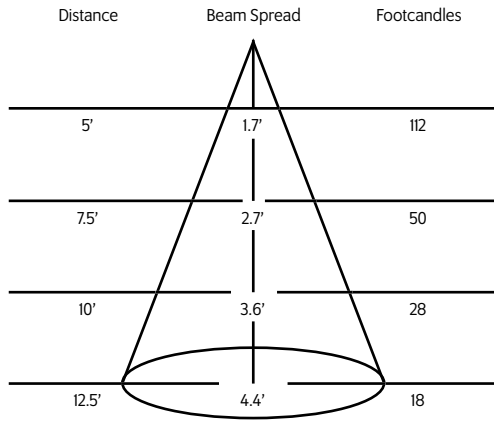

Photometric Data 3000° K 83CRI

20° Spot Reflector