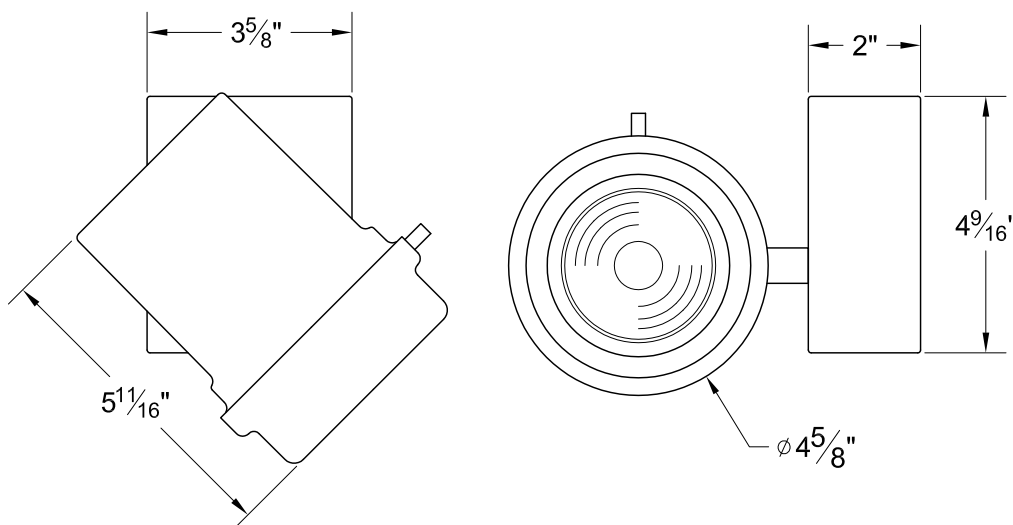

LED

- Xicato™ cold remote phosphor LED module
- Color temp options: 2700K, 3000K, 3500K, 4000K
- CRI: 83 standard or 98 optional (R9=96)
- Lumen maintenance: 86% of initial lumen output at 50,000 hours on LM-80 testing
- SDCM: 1 x 2 MacAdam Elipse. 50 kelvin tolerance
- No UV or IR

Module	Total Wattage	Delivered Lumen	Efficacy (Lm/W)	CRI
83	6.5	684	95	83
98	8.5	684	67	98

* Total wattage equals LED plus driver. Delivered lumen may vary depending on LED module, color temperature, optics, and accessories.

Dimming

- Trailing edge (ELV): 120V only
- Leading edge (Triac): 120V only
- 0-10V: 120-277V with surface mounting. For track applications, use E-series 2-circuit with data bus.
- Lutron ecosystem premier driver available, featuring dimming to 0.1% and soft on/soft off incandescent like dimming. Only available on fixtures 20 watts or less.

Ordering Matrix

Model	LED Module	Color Temp	Finish	Voltage	Optics	Mounting	Dimming*	Accessories
XT7	83	27 = 2700K	B = Black	100	10 = 10°	See Mounting Options	TE = Trailing Edge LE = Leading Edge 010 = 0-10V ND = Non-Dimming DXB = DMX Basic ECP = Ecosystem premier 0.1% dim	See Accessory Options
	98	30 = 3000K	W = White	120	20 = 20°			
		35 = 3500K	S = Silver	240	40 = 40°			
		40 = 4000K	CC = Custom Color	277	60 = 60° ZO = 15° - 60°			

Maximum ambient temperature: 35°C
Maximum operating angle: 45° from vertical

* See "Notes on Dimming" on reverse

Example: XT7-83-27-B-120-20-T1-LV6

XT7- _____ - _____ - _____ - _____ - _____ - _____ - _____

* Specification sheets are subject to change without notice.