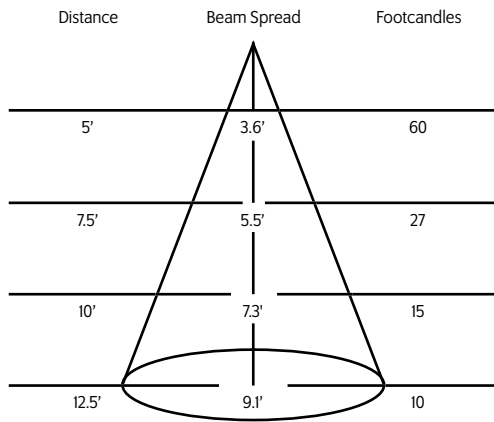

40° Medium Flood Reflector