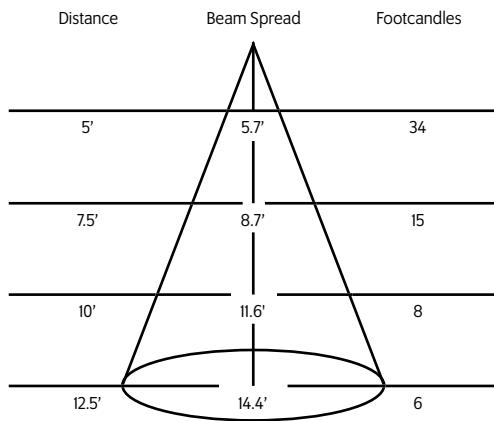

* Specification sheets are subject to change without notice.

Photometric Data 3000° K 83CRI

20° Spot Reflector

40° Medium Flood Reflector

60° Flood Reflector

Mounting Options

DT2 Track adapter for SpecTrack 2-Circuit data track. 120V.