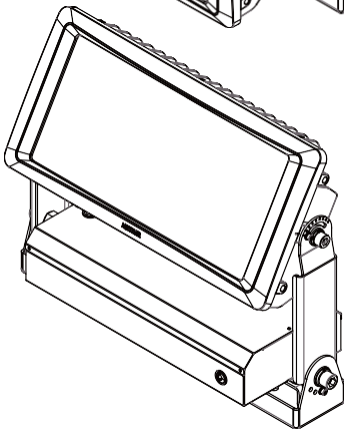

Bolt - Outdoor

Delivered Lumens

Wattage	220W	280W	440W	560W
CCT	Beam Angle: 60°			
5000K	29700 lm	36400 lm	53000 lm	68340 lm
4000K	26730 lm	32760 lm	47700 lm	61500 lm
3000K	25245 lm	30940 lm	45050 lm	58090 lm

* Tolerance $\pm$ 8%

Current Consumption

Wattage	Volt	
	120V	277V
220W	2.02A	0.87A
280W	2.57A	1.11A
440W	4.03A	1.75A
560W	5.13A	2.22A

Bolt - Outdoor

Dimensions

280W