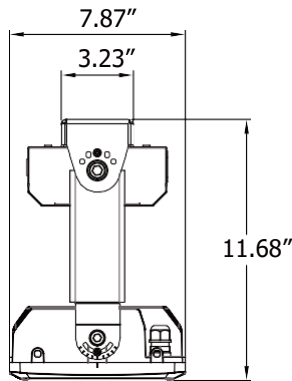

- Standard 1-10V: dims to 10%

Warranty

- 5-year limited warranty

Housing

- Dimensions:
 - 220W/280W: 7.87" (200mm) x 17.68" (449mm) x 11.68" (297mm)
 - 440W/560W: 11.68 (297mm) x 19.35 (491mm) x 16.5" (419mm)
- Material: Die-Cast Aluminum, Tempered Glass
- Weight: 24.25 lbs (BLT-220/280) / 48.5 lbs (BLT-440/560)

Bolt - Outdoor

Delivered Lumens

Wattage	220W	280W	440W	560W
CCT	Beam Angle: 60°			
5000K	29700 lm	36400 lm	53000 lm	68340 lm
4000K	26730 lm	32760 lm	47700 lm	61500 lm
3000K	25245 lm	30940 lm	45050 lm	58090 lm

* Tolerance \pm 8%

Current Consumption

Wattage	Volt	
	120V	277V
220W	2.02A	0.87A
280W	2.57A	1.11A
440W	4.03A	1.75A
560W	5.13A	2.22A

Bolt - Outdoor

Dimensions

280W

Bolt - Outdoor

Dimensions

440W / 560W

Bolt - Outdoor

Dimensions

Uplight Only & Downlight Only Stem - 2 ft / 4 ft

Bolt - Outdoor

Dimensions

Up/Down Stem - 2 ft / 4 ft

Bolt - Outdoor