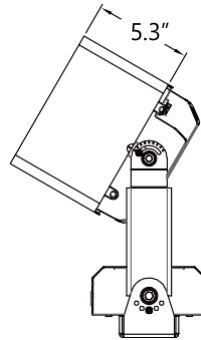

Accessory

Glare Shield Baffle

220W/280W