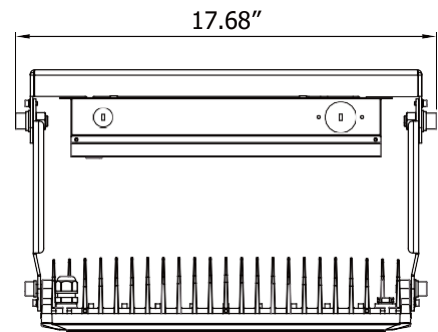

* Tolerance \pm 8%

Current Consumption

Wattage	Volt	
	120V	277V
220W	2.02A	0.87A
280W	2.57A	1.11A
440W	4.03A	1.75A
560W	5.13A	2.22A

Bolt - Outdoor

Dimensions

280W

Bolt - Outdoor

Dimensions

440W / 560W

Bolt - Outdoor

Dimensions

Uplight Only & Downlight Only Stem - 2 ft / 4 ft

Bolt - Outdoor

Dimensions

Up/Down Stem - 2 ft / 4 ft

Bolt - Outdoor