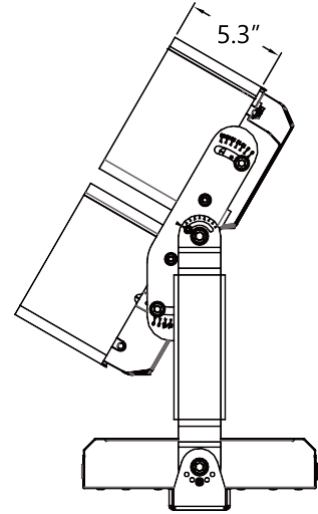

Bolt - Outdoor

Accessory

Glare Shield Baffle

440W/560W

Glare Shield Visor

Wire Guard