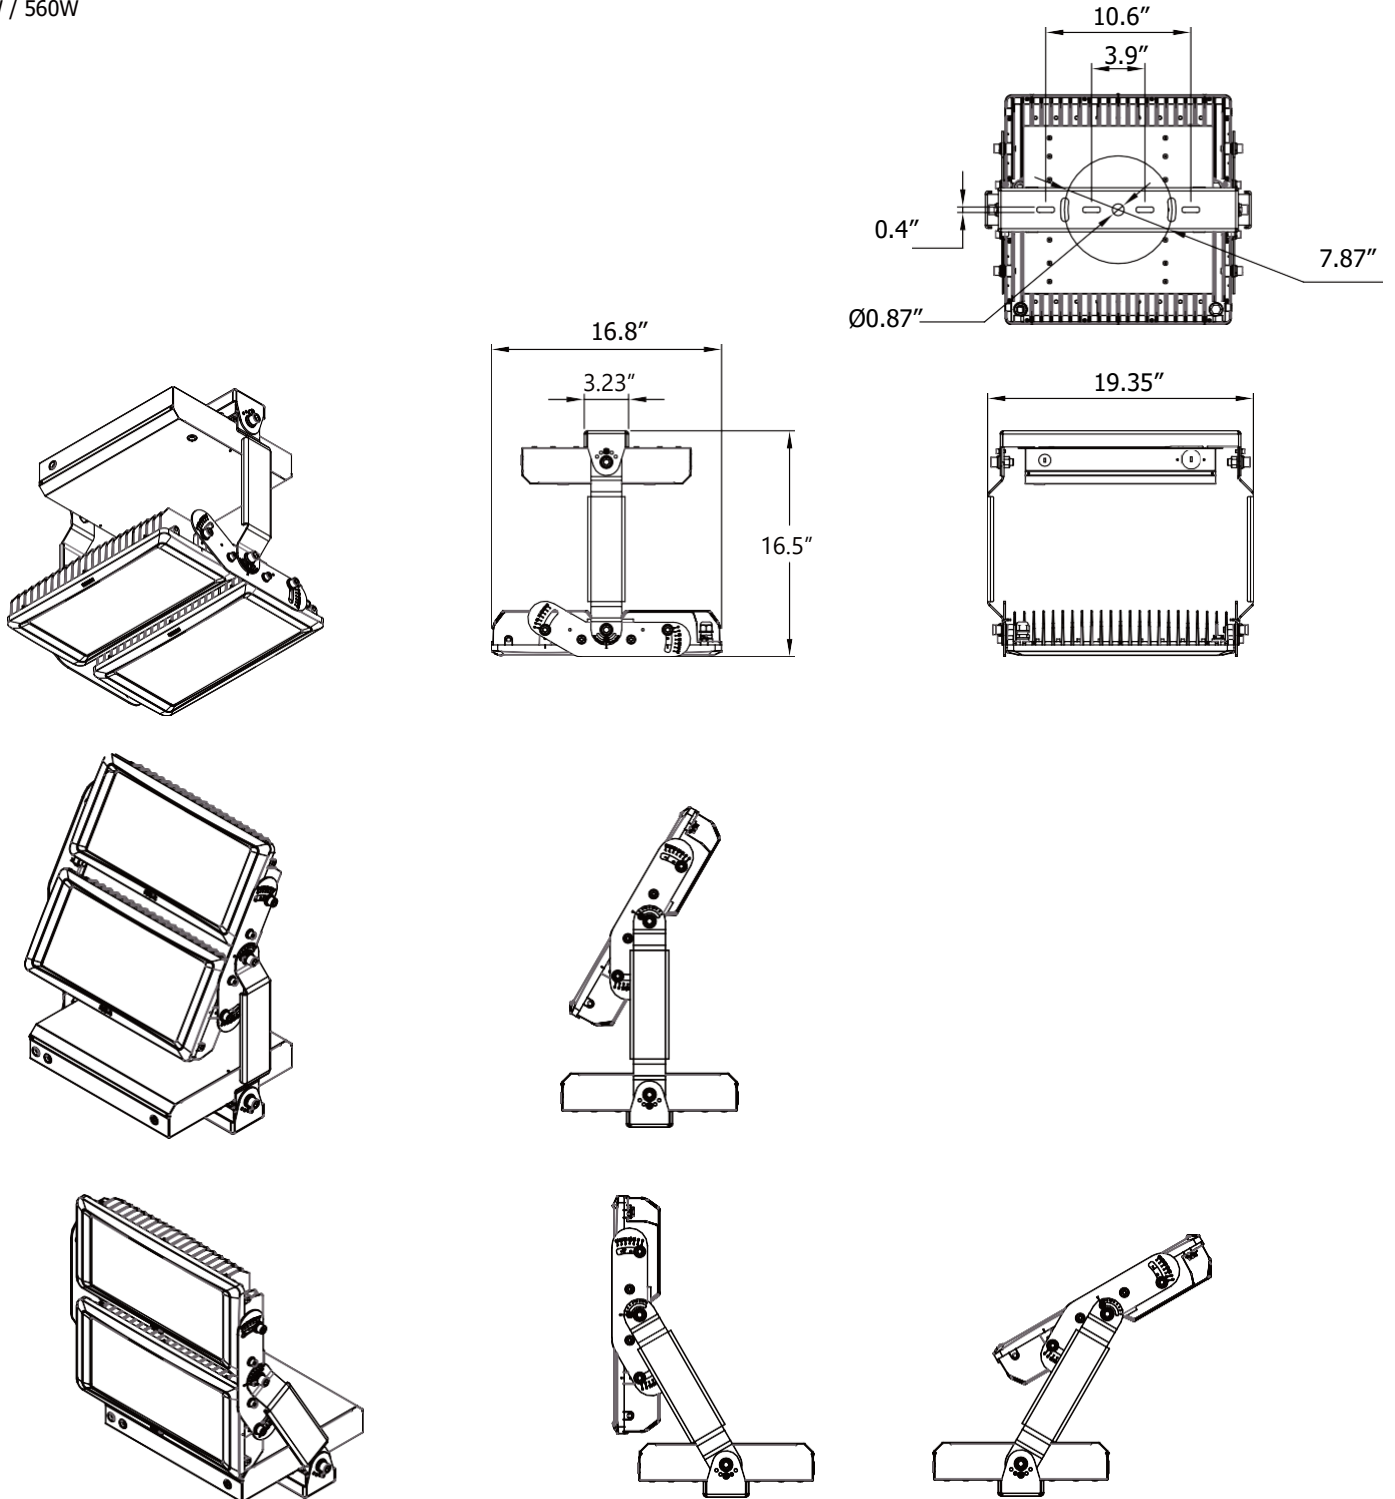

* Tolerance \pm 8%

Current Consumption

Wattage	Volt	
	120V	277V
220W	2.02A	0.87A
280W	2.57A	1.11A
440W	4.03A	1.75A
560W	5.13A	2.22A

Bolt - Outdoor

Dimensions

280W

Bolt - Outdoor

Dimensions

440W / 560W

Bolt - Outdoor

Dimensions

Uplight Only & Downlight Only Stem - 2 ft / 4 ft

Bolt - Outdoor

Dimensions

Up/Down Stem - 2 ft / 4 ft

Bolt - Outdoor