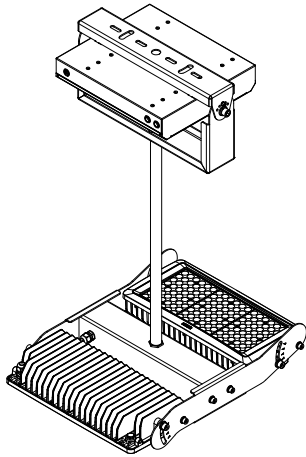

440W / 560W

Bolt - Outdoor

Dimensions

Uplight Only & Downlight Only Stem - 2 ft / 4 ft

Bolt - Outdoor

Dimensions

Up/Down Stem - 2 ft / 4 ft

Bolt - Outdoor