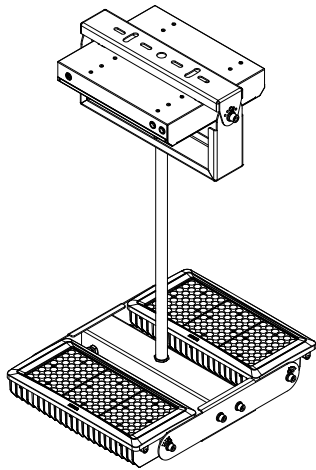

* Tolerance \pm 8%

Current Consumption

Wattage	Volt	
	120V	277V
220W	2.02A	0.87A
280W	2.57A	1.11A
440W	4.03A	1.75A
560W	5.13A	2.22A

Bolt - Outdoor

Dimensions

280W

Bolt - Outdoor

Dimensions

440W / 560W

Bolt - Outdoor

Dimensions

Uplight Only & Downlight Only Stem - 2 ft / 4 ft

Bolt - Outdoor

Dimensions

Up/Down Stem - 2 ft / 4 ft

Bolt - Outdoor