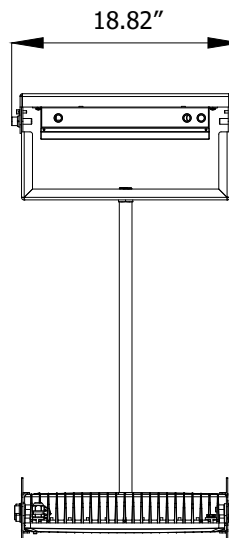

- Standard 1-10V: dims to 10%

Warranty

- 5-year limited warranty

Housing

- Dimensions:
 - 220W/280W: 7.87" (200mm) x 17.68" (449mm) x 11.68" (297mm)
 - 440W/560W: 11.68 (297mm) x 19.35 (491mm) x 16.5" (419mm)
- Material: Die-Cast Aluminum, Tempered Glass
- Weight: 24.25 lbs (BLT-220/280) / 48.5 lbs (BLT-440/560)

* Tolerance \pm 8%

Current Consumption

Wattage	Volt	
	120V	277V
220W	2.02A	0.87A
280W	2.57A	1.11A
440W	4.03A	1.75A
560W	5.13A	2.22A

Bolt - Outdoor

Dimensions

280W

Bolt - Outdoor

Dimensions

440W / 560W

Bolt - Outdoor

Dimensions

Uplight Only & Downlight Only Stem - 2 ft / 4 ft

Bolt - Outdoor

Dimensions

Up/Down Stem - 2 ft / 4 ft

Bolt - Outdoor