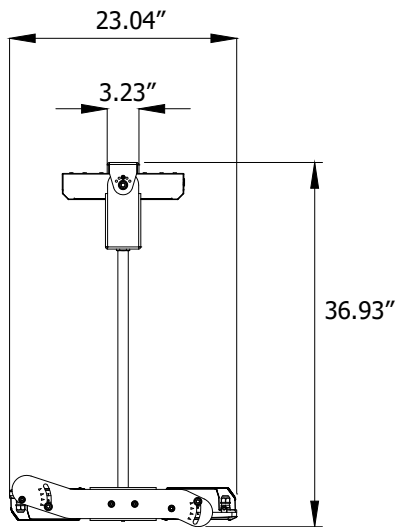

- Standard 1-10V: dims to 10%

Warranty

- 5-year limited warranty

Housing

- Dimensions:
 - 220W/280W: 7.87" (200mm) x 17.68" (449mm) x 11.68" (297mm)
 - 440W/560W: 11.68 (297mm) x 19.35 (491mm) x 16.5" (419mm)
- Material: Die-Cast Aluminum, Tempered Glass
- Weight: 24.25 lbs (BLT-220/280) / 48.5 lbs (BLT-440/560)

* Tolerance \pm 8%

Current Consumption

Wattage	Volt	
	120V	277V
220W	2.02A	0.87A
280W	2.57A	1.11A
440W	4.03A	1.75A
560W	5.13A	2.22A

Bolt - Outdoor

Dimensions

280W

Bolt - Outdoor

Dimensions

440W / 560W

Bolt - Outdoor

Dimensions

Uplight Only & Downlight Only Stem - 2 ft / 4 ft

Bolt - Outdoor

Dimensions

Up/Down Stem - 2 ft / 4 ft

Bolt - Outdoor