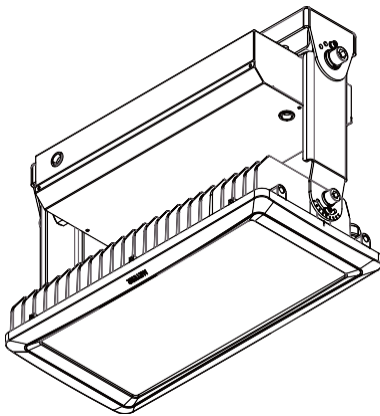

Bolt - Outdoor

Delivered Lumens

Wattage	220W	280W	440W	560W
CCT	Beam Angle: 60°			
5000K	29700 lm	36400 lm	53000 lm	68340 lm
4000K	26730 lm	32760 lm	47700 lm	61500 lm
3000K	25245 lm	30940 lm	45050 lm	58090 lm

* Tolerance $\pm$ 8%

Current Consumption

Wattage	Volt	
	120V	277V
220W	2.02A	0.87A
280W	2.57A	1.11A
440W	4.03A	1.75A
560W	5.13A	2.22A

Bolt - Outdoor

Dimensions

280W