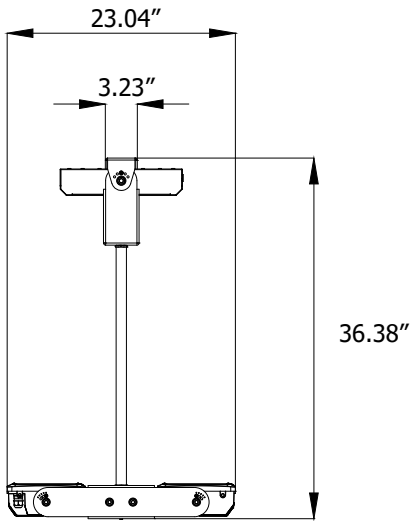

- Standard 1-10V: dims to 10%

Warranty

- 5-year limited warranty

Housing

- Dimensions:
 - 220W/280W: 7.87" (200mm) x 17.68" (449mm) x 11.68" (297mm)
 - 440W/560W: 11.68 (297mm) x 19.35 (491mm) x 16.5" (419mm)
- Material: Die-Cast Aluminum, Tempered Glass
- Weight: 24.25 lbs (BLT-220/280) / 48.5 lbs (BLT-440/560)

Bolt - Outdoor

Delivered Lumens

Wattage	220W	280W	440W	560W
CCT	Beam Angle: 60°			
5000K	29700 lm	36400 lm	53000 lm	68340 lm
4000K	26730 lm	32760 lm	47700 lm	61500 lm
3000K	25245 lm	30940 lm	45050 lm	58090 lm

* Tolerance \pm 8%

Current Consumption

Wattage	Volt	
	120V	277V
220W	2.02A	0.87A
280W	2.57A	1.11A
440W	4.03A	1.75A
560W	5.13A	2.22A

Bolt - Outdoor

Dimensions

280W

Bolt - Outdoor

Dimensions

440W / 560W

Bolt - Outdoor

Dimensions

Uplight Only & Downlight Only Stem - 2 ft / 4 ft

Bolt - Outdoor

Dimensions

Up/Down Stem - 2 ft / 4 ft

Bolt - Outdoor