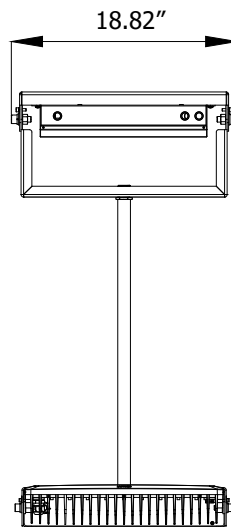

- Standard 1-10V: dims to 10%

Warranty

- 5-year limited warranty

Housing

- Dimensions:
 - 220W/280W: 7.87" (200mm) x 17.68" (449mm) x 11.68" (297mm)
 - 440W/560W: 11.68 (297mm) x 19.35 (491mm) x 16.5" (419mm)
- Material: Die-Cast Aluminum, Tempered Glass
- Weight: 24.25 lbs (BLT-220/280) / 48.5 lbs (BLT-440/560)

Bolt - Outdoor

Delivered Lumens

Wattage	220W	280W	440W	560W
CCT	Beam Angle: 60°			
5000K	29700 lm	36400 lm	53000 lm	68340 lm
4000K	26730 lm	32760 lm	47700 lm	61500 lm
3000K	25245 lm	30940 lm	45050 lm	58090 lm

* Tolerance \pm 8%

Current Consumption

Wattage	Volt	
	120V	277V
220W	2.02A	0.87A
280W	2.57A	1.11A
440W	4.03A	1.75A
560W	5.13A	2.22A

Bolt - Outdoor

Dimensions

280W

Bolt - Outdoor

Dimensions

440W / 560W

Bolt - Outdoor

Dimensions

Uplight Only & Downlight Only Stem - 2 ft / 4 ft

Bolt - Outdoor

Dimensions

Up/Down Stem - 2 ft / 4 ft

Bolt - Outdoor