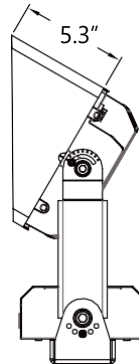

- Standard 1-10V: dims to 10%

Warranty

- 5-year limited warranty

Housing

- Dimensions:
 - 220W/280W: 7.87" (200mm) x 17.68" (449mm) x 11.68" (297mm)
 - 440W/560W: 11.68 (297mm) x 19.35 (491mm) x 16.5" (419mm)
- Material: Die-Cast Aluminum, Tempered Glass
- Weight: 24.25 lbs (BLT-220/280) / 48.5 lbs (BLT-440/560)

440W / 560W

Bolt - Outdoor

Dimensions

Uplight Only & Downlight Only Stem - 2 ft / 4 ft

Bolt - Outdoor

Dimensions

Up/Down Stem - 2 ft / 4 ft

Bolt - Outdoor

Accessory

Glare Shield Baffle

220W/280W

440W/560W

Glare Shield Visor

220W/280W

440W/560W

Wire Guard

220W / 280W

440W/560W

Bolt - Outdoor

Slipfitter