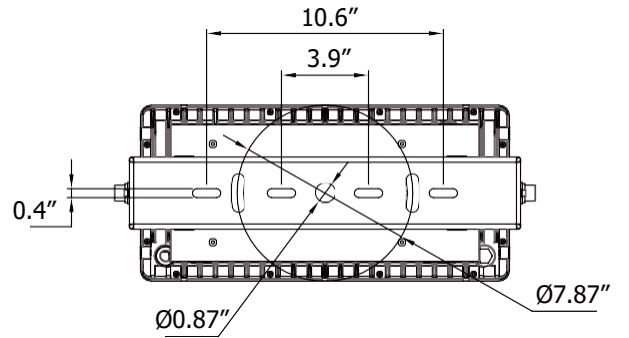

* Tolerance \pm 8%

Current Consumption

Wattage	Volt	
	120V	277V
220W	2.02A	0.87A
280W	2.57A	1.11A
440W	4.03A	1.75A
560W	5.13A	2.22A

Bolt - Outdoor

Dimensions

280W

Bolt - Outdoor

Dimensions

440W / 560W

Bolt - Outdoor

Dimensions

Uplight Only & Downlight Only Stem - 2 ft / 4 ft

Bolt - Outdoor

Dimensions

Up/Down Stem - 2 ft / 4 ft

Bolt - Outdoor