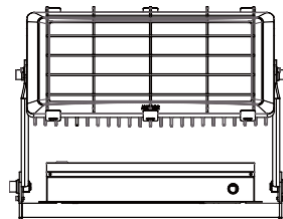

Wire Guard

220W / 280W