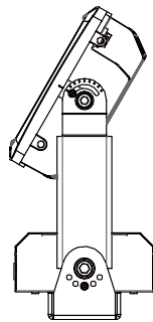

Bolt - Outdoor

Delivered Lumens

Wattage	220W	280W	440W	560W
CCT	Beam Angle: 60°			
5000K	29700 lm	36400 lm	53000 lm	68340 lm
4000K	26730 lm	32760 lm	47700 lm	61500 lm
3000K	25245 lm	30940 lm	45050 lm	58090 lm

* Tolerance \pm 8%

Current Consumption

Wattage	Volt	
	120V	277V
220W	2.02A	0.87A
280W	2.57A	1.11A
440W	4.03A	1.75A
560W	5.13A	2.22A

Bolt - Outdoor

Dimensions

280W

Bolt - Outdoor

Dimensions

440W / 560W

Bolt - Outdoor

Dimensions

Uplight Only & Downlight Only Stem - 2 ft / 4 ft

Bolt - Outdoor

Dimensions

Up/Down Stem - 2 ft / 4 ft

Bolt - Outdoor