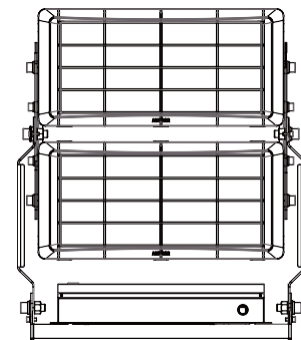

Bolt - Outdoor

Accessory

Glare Shield Baffle

Glare Shield Visor

Wire Guard

440W/560W