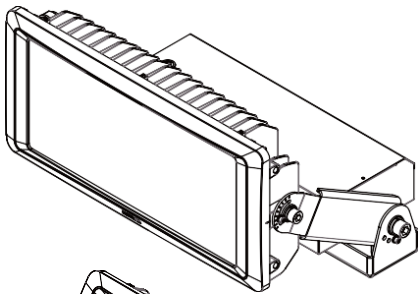

Bolt - Outdoor

Delivered Lumens

Wattage	220W	280W	440W	560W
CCT	Beam Angle: 60°			
5000K	29700 lm	36400 lm	53000 lm	68340 lm
4000K	26730 lm	32760 lm	47700 lm	61500 lm
3000K	25245 lm	30940 lm	45050 lm	58090 lm

* Tolerance $\pm$ 8%

Current Consumption

Wattage	Volt	
	120V	277V
220W	2.02A	0.87A
280W	2.57A	1.11A
440W	4.03A	1.75A
560W	5.13A	2.22A

Bolt - Outdoor

Dimensions

280W