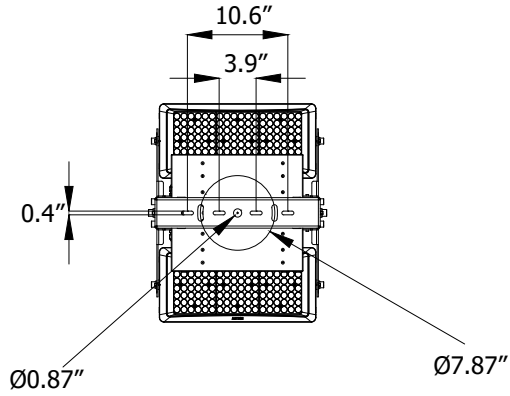

* Tolerance \pm 8%

Current Consumption

Wattage	Volt	
	120V	277V
220W	2.02A	0.87A
280W	2.57A	1.11A
440W	4.03A	1.75A
560W	5.13A	2.22A

Bolt - Outdoor

Dimensions

280W

Bolt - Outdoor

Dimensions

440W / 560W

Bolt - Outdoor

Dimensions

Uplight Only & Downlight Only Stem - 2 ft / 4 ft

Bolt - Outdoor

Dimensions

Up/Down Stem - 2 ft / 4 ft

Bolt - Outdoor