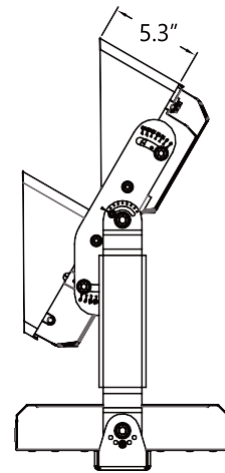

440W / 560W

Bolt - Outdoor

Dimensions

Uplight Only & Downlight Only Stem - 2 ft / 4 ft

Bolt - Outdoor

Dimensions

Up/Down Stem - 2 ft / 4 ft

Bolt - Outdoor

Accessory

Glare Shield Baffle

220W/280W

440W/560W

Glare Shield Visor

220W/280W

440W/560W

Wire Guard

220W / 280W

440W/560W

Bolt - Outdoor

Slipfitter