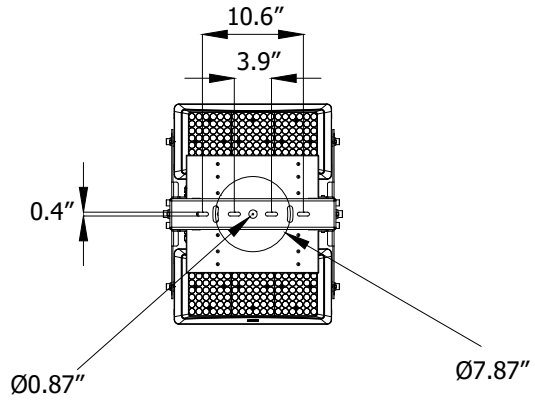

440W / 560W

Bolt - Outdoor

Dimensions

Uplight Only & Downlight Only Stem - 2 ft / 4 ft

Bolt - Outdoor

Dimensions

Up/Down Stem - 2 ft / 4 ft

Bolt - Outdoor