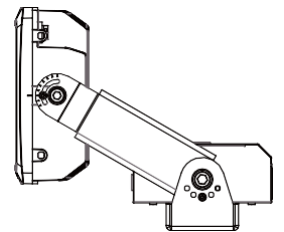

Dimensions

280W