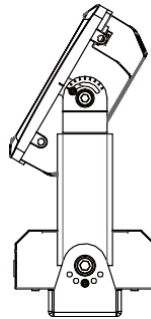

## Housing

- Dimensions: 260W: 7.87" (200mm) x 17.68" (449mm) x 11.68" (297mm)
- Material: Die-Cast Aluminum, Tempered Glass
- Weight: 24.25 lbs (BLT-260)

## Dimensions

260W