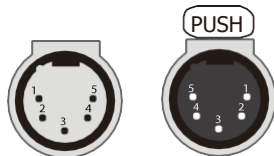

## DMX Requirements

The Bolt fixture with DMX is a FOUR CHANNELS DMX unit.

When placing order, please indicate DMX address. (The DMX address will be listed on the back of the fixture.) The LED fixture provide RJ45 Socket or XLR socket to connect. (DMX cable NOT included.)

The final fixture should be terminated by the use of DMX Terminator (by others).

Fixture	DMX Address			
	Red Control (ex. X)	Green Control (ex. X+1)	Blue Control (ex. X+2)	White Control (ex. X+3)
#1	1	2	3	4
#2	5	6	7	8
#3	9	10	11	12

RJ45 Sockets

DMX IN DMX OUT

XLR Sockets

DMX IN DMX OUT

CONNECTION	RJ45 (CAT5e)	5-PIN XLR
Common	WHITE/BROWN(PIN7) & BROWN (PIN 8)	PIN 1
Signal -	ORANGE (PIN 2)	PIN 2
Signal +	WHITE/ORANGE (PIN 1)	PIN 3
Spare	-	PIN 4
Spare	-	PIN 5