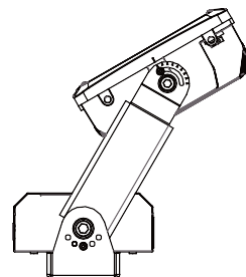

Dimensions

260W