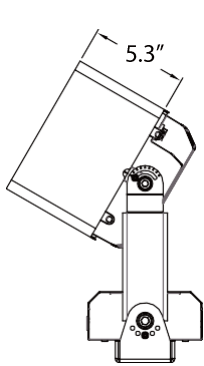

Bolt - W+RGB

Accessory

260W

Glare Shield Baffle