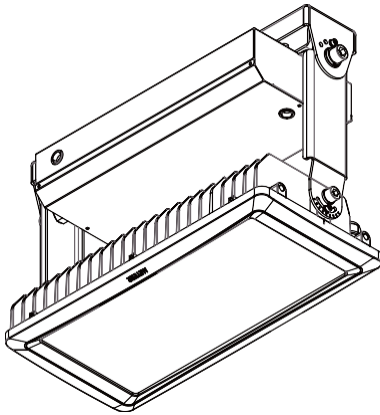

Bolt - W+RGB

Delivered Lumens

Wattage	260W	
	Beam Angle: 60°	
CCT		
R	40 W	650 lm
G	40 W	4450 lm
B	40 W	1260 lm
W	140 W	15740 lm

Current Consumption

Wattage	Volt	
	120V	277V
260W	2.39A	1.04A

DMX Requirements

The Bolt fixture with DMX is a FOUR CHANNELS DMX unit.

When placing order, please indicate DMX address. (The DMX address will be listed on the back of the fixture.) The LED fixture provide RJ45 Socket or XLR socket to connect. (DMX cable NOT included.)

The final fixture should be terminated by the use of DMX Terminator (by others).

Fixture	DMX Address			
	Red Control (ex. X)	Green Control (ex. X+1)	Blue Control (ex. X+2)	White Control (ex. X+3)
#1	1	2	3	4
#2	5	6	7	8
#3	9	10	11	12

RJ45 Sockets

DMX IN DMX OUT

XLR Sockets

DMX IN DMX OUT

CONNECTION	RJ45 (CAT5e)	5-PIN XLR
Common	WHITE/BROWN(PIN7) & BROWN (PIN 8)	PIN 1
Signal -	ORANGE (PIN 2)	PIN 2
Signal +	WHITE/ORANGE (PIN 1)	PIN 3
Spare	-	PIN 4
Spare	-	PIN 5

Compatible DMX Cabling List

DMX uses a cable consisting of two twisted pairs plus a shield to carry data. The cable must be specifically impedance matched for the digital DMX signal, meaning that microphone cable or other non-rated cable **must not be used to carry DMX**. Network cable (Cat5, 5e or 6 cable) may be used to carry DMX in an installation; however special consideration must be given to shielding and termination. Under no circumstances should solid core cable like Cat5 be terminated into a screw down connector.

Meteor recommends the use of Belden 9729 for DMX installation. Belden 9729 is a two pair cable, which allows for a spare pair for 'out and back' type terminations if needed. Below is a list of other compatible Belden cables.

Bolt - W+RGB

Dimensions

260W