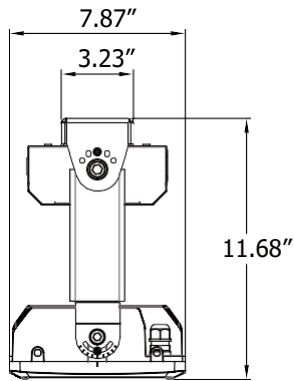

## Housing

- Dimensions: 260W: 7.87" (200mm) x 17.68" (449mm) x 11.68" (297mm)
- Material: Die-Cast Aluminum, Tempered Glass
- Weight: 24.25 lbs (BLT-260)

## Dimensions

260W