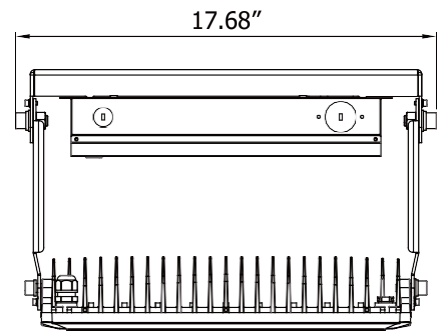

Bolt - W+RGB

Delivered Lumens

Wattage	260W	
	Beam Angle: 60°	
CCT		
R	40 W	650 lm
G	40 W	4450 lm
B	40 W	1260 lm
W	140 W	15740 lm

Current Consumption

Wattage	Volt	
	120V	277V
260W	2.39A	1.04A

DMX Requirements

The Bolt fixture with DMX is a FOUR CHANNELS DMX unit.

When placing order, please indicate DMX address. (The DMX address will be listed on the back of the fixture.) The LED fixture provide RJ45 Socket or XLR socket to connect. (DMX cable NOT included.)

The final fixture should be terminated by the use of DMX Terminator (by others).

Fixture	DMX Address			
	Red Control (ex. X)	Green Control (ex. X+1)	Blue Control (ex. X+2)	White Control (ex. X+3)
#1	1	2	3	4
#2	5	6	7	8
#3	9	10	11	12

RJ45 Sockets

DMX IN DMX OUT

XLR Sockets

DMX IN DMX OUT

CONNECTION	RJ45 (CAT5e)	5-PIN XLR
Common	WHITE/BROWN(PIN7) & BROWN (PIN 8)	PIN 1
Signal -	ORANGE (PIN 2)	PIN 2
Signal +	WHITE/ORANGE (PIN 1)	PIN 3
Spare	-	PIN 4
Spare	-	PIN 5

Compatible DMX Cabling List

DMX uses a cable consisting of two twisted pairs plus a shield to carry data. The cable must be specifically impedance matched for the digital DMX signal, meaning that microphone cable or other non-rated cable **must not be used to carry DMX**. Network cable (Cat5, 5e or 6 cable) may be used to carry DMX in an installation; however special consideration must be given to shielding and termination. Under no circumstances should solid core cable like Cat5 be terminated into a screw down connector.

Meteor recommends the use of Belden 9729 for DMX installation. Belden 9729 is a two pair cable, which allows for a spare pair for 'out and back' type terminations if needed. Below is a list of other compatible Belden cables.

Bolt - W+RGB

Dimensions

260W