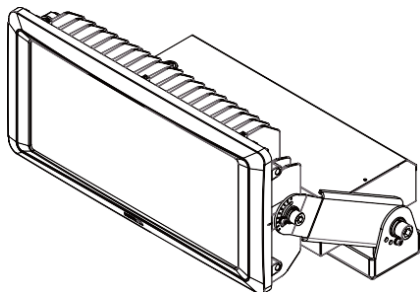

Bolt - W+RGB

Delivered Lumens

Wattage	260W	
	Beam Angle: 60°	
CCT		
R	40 W	650 lm
G	40 W	4450 lm
B	40 W	1260 lm
W	140 W	15740 lm

Current Consumption

Wattage	Volt	
	120V	277V
260W	2.39A	1.04A

DMX Requirements

The Bolt fixture with DMX is a FOUR CHANNELS DMX unit.

When placing order, please indicate DMX address. (The DMX address will be listed on the back of the fixture.) The LED fixture provide RJ45 Socket or XLR socket to connect. (DMX cable NOT included.)

The final fixture should be terminated by the use of DMX Terminator (by others).

Fixture	DMX Address			
	Red Control (ex. X)	Green Control (ex. X+1)	Blue Control (ex. X+2)	White Control (ex. X+3)
#1	1	2	3	4
#2	5	6	7	8
#3	9	10	11	12

RJ45 Sockets

DMX IN DMX OUT

XLR Sockets

DMX IN DMX OUT

CONNECTION	RJ45 (CAT5e)	5-PIN XLR
Common	WHITE/BROWN(PIN7) & BROWN (PIN 8)	PIN 1
Signal -	ORANGE (PIN 2)	PIN 2
Signal +	WHITE/ORANGE (PIN 1)	PIN 3
Spare	-	PIN 4
Spare	-	PIN 5

Compatible DMX Cabling List

DMX uses a cable consisting of two twisted pairs plus a shield to carry data. The cable must be specifically impedance matched for the digital DMX signal, meaning that microphone cable or other non-rated cable **must not be used to carry DMX**. Network cable (Cat5, 5e or 6 cable) may be used to carry DMX in an installation; however special consideration must be given to shielding and termination. Under no circumstances should solid core cable like Cat5 be terminated into a screw down connector.

Meteor recommends the use of Belden 9729 for DMX installation. Belden 9729 is a two pair cable, which allows for a spare pair for 'out and back' type terminations if needed. Below is a list of other compatible Belden cables.

Bolt - W+RGB

Dimensions

260W