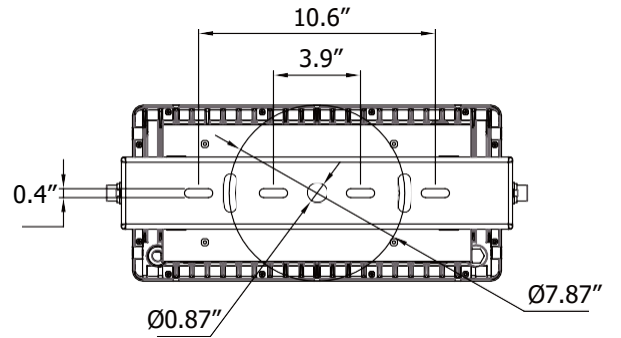

Bolt - W+RGB

Delivered Lumens

Wattage	260W	
	Beam Angle: 60°	
CCT		
R	40 W	650 lm
G	40 W	4450 lm
B	40 W	1260 lm
W	140 W	15740 lm

Current Consumption

Wattage	Volt	
	120V	277V
260W	2.39A	1.04A

DMX Requirements

The Bolt fixture with DMX is a FOUR CHANNELS DMX unit.

When placing order, please indicate DMX address. (The DMX address will be listed on the back of the fixture.) The LED fixture provide RJ45 Socket or XLR socket to connect. (DMX cable NOT included.)

The final fixture should be terminated by the use of DMX Terminator (by others).

Fixture	DMX Address			
	Red Control (ex. X)	Green Control (ex. X+1)	Blue Control (ex. X+2)	White Control (ex. X+3)
#1	1	2	3	4
#2	5	6	7	8
#3	9	10	11	12

RJ45 Sockets

DMX IN DMX OUT

XLR Sockets

DMX IN DMX OUT

CONNECTION	RJ45 (CAT5e)	5-PIN XLR
Common	WHITE/BROWN(PIN7) & BROWN (PIN 8)	PIN 1
Signal -	ORANGE (PIN 2)	PIN 2
Signal +	WHITE/ORANGE (PIN 1)	PIN 3
Spare	-	PIN 4
Spare	-	PIN 5

Compatible DMX Cabling List

DMX uses a cable consisting of two twisted pairs plus a shield to carry data. The cable must be specifically impedance matched for the digital DMX signal, meaning that microphone cable or other non-rated cable **must not be used to carry DMX**. Network cable (Cat5, 5e or 6 cable) may be used to carry DMX in an installation; however special consideration must be given to shielding and termination. Under no circumstances should solid core cable like Cat5 be terminated into a screw down connector.

Meteor recommends the use of Belden 9729 for DMX installation. Belden 9729 is a two pair cable, which allows for a spare pair for 'out and back' type terminations if needed. Below is a list of other compatible Belden cables.

Bolt - W+RGB

Dimensions

260W