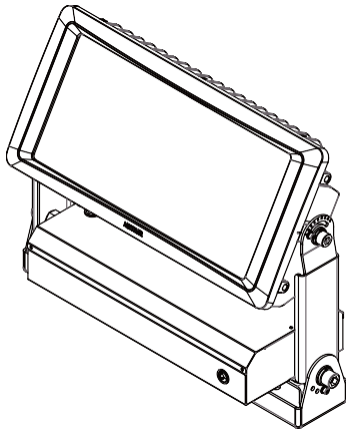

Bolt - W+RGB

Delivered Lumens

Wattage	260W	
	Beam Angle: 60°	
CCT		
R	40 W	650 lm
G	40 W	4450 lm
B	40 W	1260 lm
W	140 W	15740 lm

Current Consumption

Wattage	Volt	
	120V	277V
260W	2.39A	1.04A

DMX Requirements

The Bolt fixture with DMX is a FOUR CHANNELS DMX unit.

When placing order, please indicate DMX address. (The DMX address will be listed on the back of the fixture.) The LED fixture provide RJ45 Socket or XLR socket to connect. (DMX cable NOT included.)

The final fixture should be terminated by the use of DMX Terminator (by others).

Fixture	DMX Address			
	Red Control (ex. X)	Green Control (ex. X+1)	Blue Control (ex. X+2)	White Control (ex. X+3)
#1	1	2	3	4
#2	5	6	7	8
#3	9	10	11	12

RJ45 Sockets

DMX IN DMX OUT

XLR Sockets

DMX IN DMX OUT

CONNECTION	RJ45 (CAT5e)	5-PIN XLR
Common	WHITE/BROWN(PIN7) & BROWN (PIN 8)	PIN 1
Signal -	ORANGE (PIN 2)	PIN 2
Signal +	WHITE/ORANGE (PIN 1)	PIN 3
Spare	-	PIN 4
Spare	-	PIN 5

Compatible DMX Cabling List

DMX uses a cable consisting of two twisted pairs plus a shield to carry data. The cable must be specifically impedance matched for the digital DMX signal, meaning that microphone cable or other non-rated cable **must not be used to carry DMX**. Network cable (Cat5, 5e or 6 cable) may be used to carry DMX in an installation; however special consideration must be given to shielding and termination. Under no circumstances should solid core cable like Cat5 be terminated into a screw down connector.

Meteor recommends the use of Belden 9729 for DMX installation. Belden 9729 is a two pair cable, which allows for a spare pair for 'out and back' type terminations if needed. Below is a list of other compatible Belden cables.

Bolt - W+RGB

Dimensions

260W