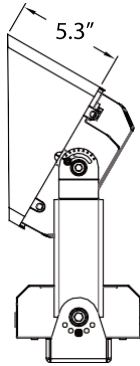

## Housing

- Dimensions: 260W: 7.87" (200mm) x 17.68" (449mm) x 11.68" (297mm)
- Material: Die-Cast Aluminum, Tempered Glass
- Weight: 24.25 lbs (BLT-260)

## Dimensions

260W

## Accessory

260W

**Glare Shield Baffle**

260W

**Glare Shield Visor**

260W

**Wire Guard**