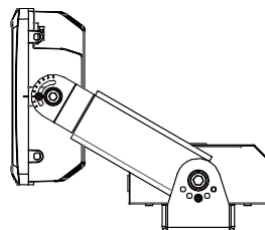

Dimensions

260W