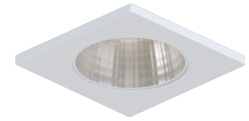

## INTERIOR

Recessed Downlight | For ceilings, soffits

○ Damp and Dry location