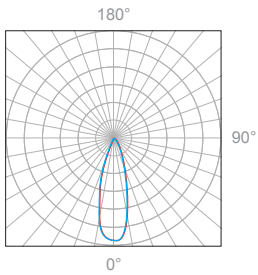

Mounting Options & Dimensions

LED Fixture Dimensions

Fixture

Top View

3D View

Beam

Non-insulated housing with driver

Side View

Beam Width: 15°

Illuminance at a Distance

Distance		Center Beam fc	Beam Width			
3.0ft	0.91m	1281fc	0.4ft	0.12m	0.4ft	0.12m
6.0ft	1.83m	310fc	0.7ft	0.21m	0.8ft	0.24m
9.0ft	2.74m	135fc	1.1ft	0.34m	1.1ft	0.34m
12.0ft	3.66m	76fc	1.5ft	0.46m	1.5ft	0.46m
15.0ft	4.57m	48fc	1.8ft	0.55m	1.9ft	0.58m
18.0ft	5.49m	33fc	2.2ft	0.67m	2.3ft	0.70m

Delivered Lumen: 976 lm  
 ■ Vertical Beam Spread: 17.1°  
 ■ Horizontal Beam Spread: 18.1°

Polar Candela Distribution

Beam Width: 30°

Illuminance at a Distance

Distance		Center Beam fc	Beam Width			
3.0ft	0.91m	412fc	0.9ft	0.27m	0.9ft	0.27m
6.0ft	1.83m	98fc	1.7ft	0.52m	1.7ft	0.52m
9.0ft	2.74m	42fc	2.6ft	0.79m	2.6ft	0.79m
12.0ft	3.66m	24fc	3.5ft	1.07m	3.5ft	1.07m
15.0ft	4.57m	15fc	4.4ft	1.34m	4.4ft	1.34m
18.0ft	5.49m	11fc	5.2ft	1.58m	5.2ft	1.58m

Delivered Lumen: 983 lm  
 ■ Vertical Beam Spread: 32.5°  
 ■ Horizontal Beam Spread: 32.1°

Polar Candela Distribution

Beam Width: 60°

Illuminance at a Distance

Distance		Center Beam fc	Beam Width			
3.0ft	0.91m	90.7fc	3.5ft	1.07m	3.4ft	1.36m
6.0ft	1.83m	22.7fc	6.9ft	2.10m	6.9ft	2.10m
9.0ft	2.74m	10.1fc	10.4ft	3.17m	10.3ft	3.14m
12.0ft	3.66m	5.67fc	13.8ft	4.21m	13.8ft	4.21m
15.0ft	4.57m	3.63fc	17.3ft	5.27m	17.2ft	5.24m
18.0ft	5.49m	2.52fc	20.7ft	6.31m	20.6ft	6.28m