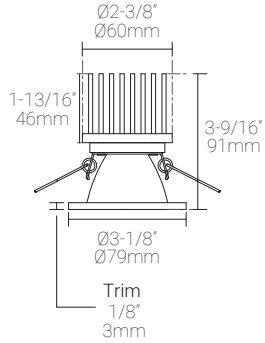

### Application

Environment	Damp and Dry Location approved. IP 54.
Mounting	Mounts with spring clips. <b>Cut-out size:</b> Ø 2-5/8" (67mm) <b>Cord Length:</b> 22-1/4" (565mm)

Mounting Options & Dimensions

LED Fixture Dimensions

Fixture

Top View

3D View

Beam

Non-insulated housing with driver

Side View