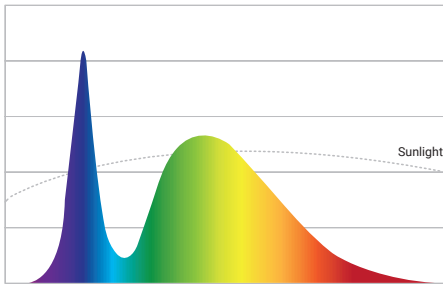

LED Colour Spectrum Comparison

Coventional LED