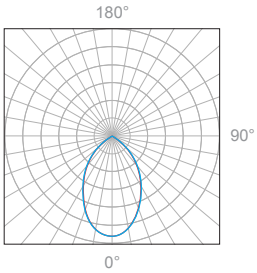

Beam Width: 15°

Illuminance at a Distance

Distance		Center Beam fc	Beam Width			
3.0ft	0.91m	1281fc	0.4ft	0.12m	0.4ft	0.12m
6.0ft	1.83m	310fc	0.7ft	0.21m	0.8ft	0.24m
9.0ft	2.74m	135fc	1.1ft	0.34m	1.1ft	0.34m
12.0ft	3.66m	76fc	1.5ft	0.46m	1.5ft	0.46m
15.0ft	4.57m	48fc	1.8ft	0.55m	1.9ft	0.58m
18.0ft	5.49m	33fc	2.2ft	0.67m	2.3ft	0.70m

Delivered Lumen: 976 lm  
 ■ Vertical Beam Spread: 17.1°  
 ■ Horizontal Beam Spread: 18.1°

Polar Candela Distribution

Beam Width: 30°

Illuminance at a Distance

Distance		Center Beam fc	Beam Width			
3.0ft	0.91m	412fc	0.9ft	0.27m	0.9ft	0.27m
6.0ft	1.83m	98fc	1.7ft	0.52m	1.7ft	0.52m
9.0ft	2.74m	42fc	2.6ft	0.79m	2.6ft	0.79m
12.0ft	3.66m	24fc	3.5ft	1.07m	3.5ft	1.07m
15.0ft	4.57m	15fc	4.4ft	1.34m	4.4ft	1.34m
18.0ft	5.49m	11fc	5.2ft	1.58m	5.2ft	1.58m

Delivered Lumen: 983 lm  
 ■ Vertical Beam Spread: 32.5°  
 ■ Horizontal Beam Spread: 32.1°

Polar Candela Distribution

Beam Width: 60°

Illuminance at a Distance

Distance		Center Beam fc	Beam Width			
3.0ft	0.91m	90.7fc	3.5ft	1.07m	3.4ft	1.36m
6.0ft	1.83m	22.7fc	6.9ft	2.10m	6.9ft	2.10m
9.0ft	2.74m	10.1fc	10.4ft	3.17m	10.3ft	3.14m
12.0ft	3.66m	5.67fc	13.8ft	4.21m	13.8ft	4.21m
15.0ft	4.57m	3.63fc	17.3ft	5.27m	17.2ft	5.24m
18.0ft	5.49m	2.52fc	20.7ft	6.31m	20.6ft	6.28m

Delivered Lumen: 920 lm  
 ■ Vertical Beam Spread: 59.9°  
 ■ Horizontal Beam Spread: 59.7°