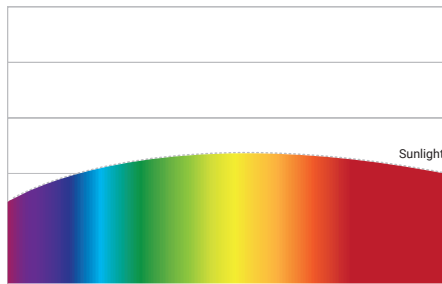

Warm Dimming VS. Halogen

LED Colour Spectrum Comparison

Sunlight