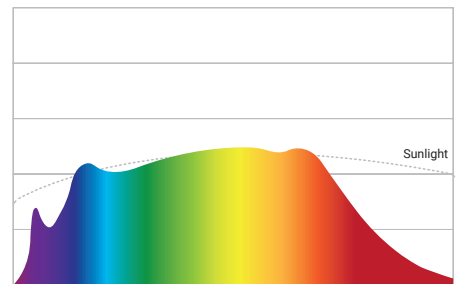

## Warm Dimming VS. Halogen

## LED Colour Spectrum Comparison

Coventional LED

Sunlight

MP Dimmable Full Spectrum LED

Appendix

Trim Finish (Aluminum) | Trim Shape | Reflector Colour

**WH** white powder coat  
**C** circular  
**S** silver specular