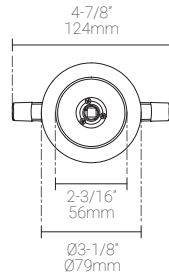

### Application

Environment	Damp and Dry Location approved. IP 54.
Mounting	Mounts with spring clips. <b>Cut-out size:</b> Ø 2-5/8" (67mm) <b>Cord Length:</b> 22-1/4" (565mm)

Mounting Options & Dimensions

LED Fixture Dimensions

Fixture

Top View

3D View

Beam

Non-insulated housing with driver

Side View