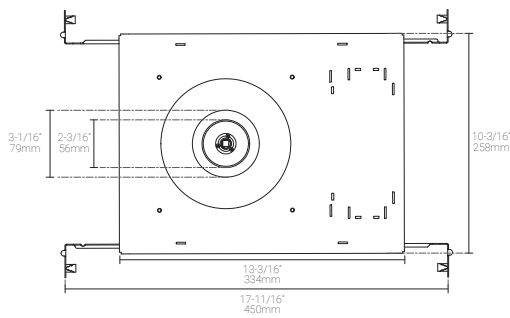

Bottom View