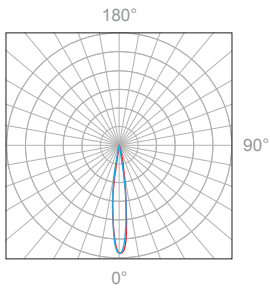

Mounting Options & Dimensions

LED Fixture Dimensions

Fixture

Top View

3D View

Beam

Non-insulated housing with driver

Side View

Bottom View

3D View

Retrofit housing with driver

Side View

Top View

3D View

13W, 3000K, 90+ CRI, Silver Reflector

Polar Candela Distribution

Beam Width: 15°

Illuminance at a Distance

Distance		Center Beam fc	Beam Width			
3.0ft	0.91m	1281fc	0.4ft	0.12m	0.4ft	0.12m
6.0ft	1.83m	310fc	0.7ft	0.21m	0.8ft	0.24m
9.0ft	2.74m	135fc	1.1ft	0.34m	1.1ft	0.34m
12.0ft	3.66m	76fc	1.5ft	0.46m	1.5ft	0.46m
15.0ft	4.57m	48fc	1.8ft	0.55m	1.9ft	0.58m
18.0ft	5.49m	33fc	2.2ft	0.67m	2.3ft	0.70m

Delivered Lumen: 976 lm  
 ■ Vertical Beam Spread: 17.1°  
 ■ Horizontal Beam Spread: 18.1°

Polar Candela Distribution

Beam Width: 30°

Illuminance at a Distance

Distance		Center Beam fc	Beam Width			
3.0ft	0.91m	412fc	0.9ft	0.27m	0.9ft	0.27m
6.0ft	1.83m	98fc	1.7ft	0.52m	1.7ft	0.52m
9.0ft	2.74m	42fc	2.6ft	0.79m	2.6ft	0.79m
12.0ft	3.66m	24fc	3.5ft	1.07m	3.5ft	1.07m
15.0ft	4.57m	15fc	4.4ft	1.34m	4.4ft	1.34m
18.0ft	5.49m	11fc	5.2ft	1.58m	5.2ft	1.58m