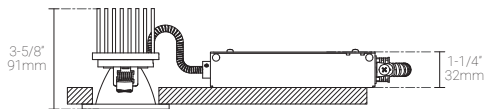

Retrofit housing with driver

Side View