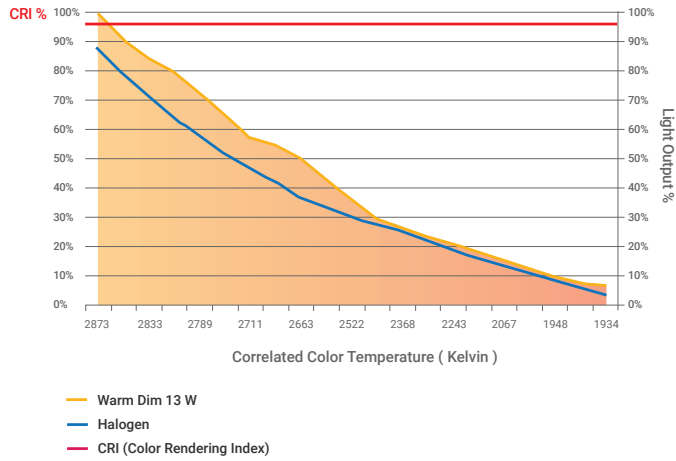

Warm Dimming VS. Halogen