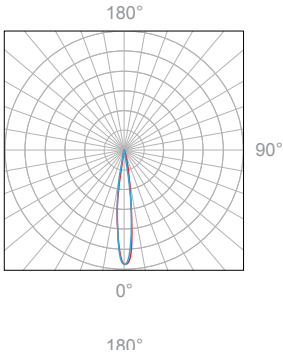

6" (152mm) threaded rod is supplied. Thread size: 3/8"-16

**Polar Candela Distribution**

**Beam Width: 12°**

**Illuminance at a Distance**

Distance		Center Beam	Beam Width			
1.5ft	0.46m	1454fc	0.5ft	0.15m	0.5ft	0.15m
3.0ft	0.91m	347fc	1.0ft	0.30m	1.0ft	0.30m
4.5ft	1.37m	160fc	1.5ft	0.46m	1.5ft	0.46m
6.0ft	1.83m	94fc	2.0ft	0.61m	2.0ft	0.61m
7.5ft	2.29m	59fc	2.5ft	0.76m	2.5ft	0.76m
9.0ft	2.74m	41fc	3.1ft	0.94m	3.1ft	0.94m
12ft	3.66m	18fc	4.1ft	1.25m	4.1ft	1.25m
15ft	4.57m	11fc	5.1ft	1.55m	5.1ft	1.55m
18ft	5.49m	8.5fc	6.1ft	1.86m	6.1ft	1.86m

Delivered Lumen: 154.8lm  
 ■ Vertical Beam Spread: 19.2°  
 ■ Horizontal Beam Spread: 19.2°

**Polar Candela Distribution**

**Beam Width: 30°**

**Illuminance at a Distance**

Distance		Center Beam	Beam Width			
1.5ft	0.46m	851fc	0.8ft	0.24m	0.8ft	0.24m
3.0ft	0.91m	210fc	1.6ft	0.49m	1.6ft	0.49m
4.5ft	1.37m	93fc	2.4ft	0.73m	2.4ft	0.73m
6.0ft	1.83m	53fc	3.2ft	0.98m	3.2ft	0.98m
7.5ft	2.29m	34fc	3.9ft	1.19m	3.9ft	1.19m
9.0ft	2.74m	24fc	4.7ft	1.43m	4.7ft	1.43m
12ft	3.66m	12fc	6.3ft	1.92m	6.3ft	1.92m
15ft	4.57m	8.3fc	7.9ft	2.41m	7.9ft	2.41m
18ft	5.49m	5.8fc	9.5ft	2.90m	9.5ft	2.90m