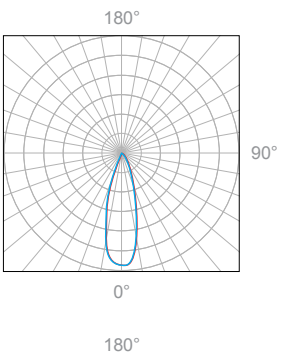

6" (152mm) threaded rod is supplied. Thread size: 3/8"-16

**Polar Candela Distribution**

**Beam Width: 12°**

**Illuminance at a Distance**

Distance		Center Beam	Beam Width			
1.5ft	0.46m	1454fc	0.5ft	0.15m	0.5ft	0.15m
3.0ft	0.91m	347fc	1.0ft	0.30m	1.0ft	0.30m
4.5ft	1.37m	160fc	1.5ft	0.46m	1.5ft	0.46m
6.0ft	1.83m	94fc	2.0ft	0.61m	2.0ft	0.61m
7.5ft	2.29m	59fc	2.5ft	0.76m	2.5ft	0.76m
9.0ft	2.74m	41fc	3.1ft	0.94m	3.1ft	0.94m
12ft	3.66m	18fc	4.1ft	1.25m	4.1ft	1.25m
15ft	4.57m	11fc	5.1ft	1.55m	5.1ft	1.55m
18ft	5.49m	8.5fc	6.1ft	1.86m	6.1ft	1.86m

Delivered Lumen: 154.8lm  
 ■ Vertical Beam Spread: 19.2°  
 ■ Horizontal Beam Spread: 19.2°

**Polar Candela Distribution**

**Beam Width: 30°**

**Illuminance at a Distance**

Distance		Center Beam	Beam Width			
1.5ft	0.46m	851fc	0.8ft	0.24m	0.8ft	0.24m
3.0ft	0.91m	210fc	1.6ft	0.49m	1.6ft	0.49m
4.5ft	1.37m	93fc	2.4ft	0.73m	2.4ft	0.73m
6.0ft	1.83m	53fc	3.2ft	0.98m	3.2ft	0.98m
7.5ft	2.29m	34fc	3.9ft	1.19m	3.9ft	1.19m
9.0ft	2.74m	24fc	4.7ft	1.43m	4.7ft	1.43m
12ft	3.66m	12fc	6.3ft	1.92m	6.3ft	1.92m
15ft	4.57m	8.3fc	7.9ft	2.41m	7.9ft	2.41m
18ft	5.49m	5.8fc	9.5ft	2.90m	9.5ft	2.90m

Delivered Lumen: 172.7lm  
 ■ Vertical Beam Spread: 29.5°  
 ■ Horizontal Beam Spread: 29.5°

**Polar Candela Distribution**

**Beam Width: 60°**

**Illuminance at a Distance**

Distance		Center Beam	Beam Width			
1.5ft	0.46m	230fc	1.7ft	0.52m	1.7ft	0.52m
3.0ft	0.91m	54fc	3.5ft	1.07m	3.5ft	1.07m
4.5ft	1.37m	22fc	5.2ft	1.58m	5.2ft	1.58m
6.0ft	1.83m	12fc	7.0ft	2.13m	7.0ft	2.13m
7.5ft	2.29m	7.8fc	8.7ft	2.65m	8.7ft	2.65m
9.0ft	2.74m	5.7fc	10.5ft	3.20m	10.5ft	3.20m
12ft	3.66m	3fc	14.0ft	4.27m	14.0ft	4.27m
15ft	4.57m	2fc	17.4ft	5.30m	17.4ft	5.30m
18ft	5.49m	1.5fc	20.9ft	6.37m	20.9ft	6.37m