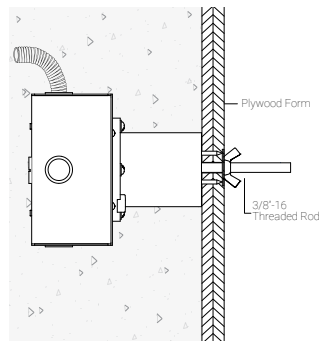

Box with Standard Flange & MK1:
During Installation