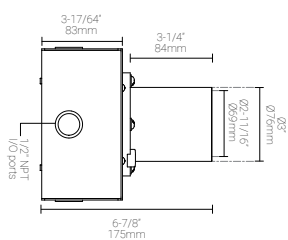

Mounting Kit

MK1: Ceiling, Wall, and Stair Riser Installation (shown with MP Lighting Back Box | Order Code: EBX-SQR1-DSBR)

Box with Standard Flange