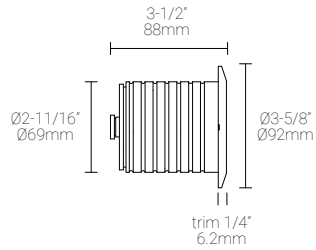

## Luminaire Construction

Weight	N/A
Material	<b>Fixture:</b> Stainless steel (316) with tempered glass
Supplied with	<b>Standard installation housing:</b> Comes with a 304 stainless steel square back box, an brass/stainless steel 316 flange, an integral leveling device, a plastic cap, and silicone grease.
Warranty & LED Life	5 years limited warranty Estimated useful life of LED is 50,000 hours.

### LED Insert Dimensions

Fixture

Top View

3D View

6" (152mm) threaded rod is supplied. Thread size: 3/8"-16

**Polar Candela Distribution**

**Beam Width: 12°**

**Illuminance at a Distance**

Distance		Center Beam	Beam Width			
1.5ft	0.46m	1454fc	0.5ft	0.15m	0.5ft	0.15m
3.0ft	0.91m	347fc	1.0ft	0.30m	1.0ft	0.30m
4.5ft	1.37m	160fc	1.5ft	0.46m	1.5ft	0.46m
6.0ft	1.83m	94fc	2.0ft	0.61m	2.0ft	0.61m
7.5ft	2.29m	59fc	2.5ft	0.76m	2.5ft	0.76m
9.0ft	2.74m	41fc	3.1ft	0.94m	3.1ft	0.94m
12ft	3.66m	18fc	4.1ft	1.25m	4.1ft	1.25m
15ft	4.57m	11fc	5.1ft	1.55m	5.1ft	1.55m
18ft	5.49m	8.5fc	6.1ft	1.86m	6.1ft	1.86m