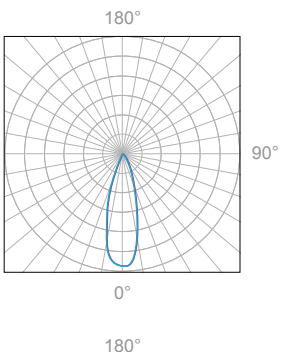

Delivered Lumen: 172.7lm  
 ■ Vertical Beam Spread: 29.5°  
 ■ Horizontal Beam Spread: 29.5°

**Polar Candela Distribution**

**Beam Width: 60°**

**Illuminance at a Distance**

Distance		Center Beam	Beam Width			
1.5ft	0.46m	230fc	1.7ft	0.52m	1.7ft	0.52m
3.0ft	0.91m	54fc	3.5ft	1.07m	3.5ft	1.07m
4.5ft	1.37m	22fc	5.2ft	1.58m	5.2ft	1.58m
6.0ft	1.83m	12fc	7.0ft	2.13m	7.0ft	2.13m
7.5ft	2.29m	7.8fc	8.7ft	2.65m	8.7ft	2.65m
9.0ft	2.74m	5.7fc	10.5ft	3.20m	10.5ft	3.20m
12ft	3.66m	3fc	14.0ft	4.27m	14.0ft	4.27m
15ft	4.57m	2fc	17.4ft	5.30m	17.4ft	5.30m
18ft	5.49m	1.5fc	20.9ft	6.37m	20.9ft	6.37m

Delivered Lumen: 117.5lm  
 ■ Vertical Beam Spread : 60.4°  
 ■ Horizontal Beam Spread : 60.4°

Polar Candela Distribution

Beam Width: 12°

Illuminance at a Distance

Distance		Center Beam	Beam Width			
1.5ft	0.46m	2610fc	0.5ft	0.15m	0.5ft	0.15m
3.0ft	0.91m	640fc	1.0ft	0.30m	1.0ft	0.30m
4.5ft	1.37m	293fc	1.5ft	0.46m	1.5ft	0.46m
6.0ft	1.83m	169fc	2.0ft	0.61m	2.0ft	0.61m
7.5ft	2.29m	109fc	2.5ft	0.76m	2.5ft	0.76m
9.0ft	2.74m	75fc	3.1ft	0.94m	3.1ft	0.94m
12ft	3.66m	35fc	4.1ft	1.25m	4.1ft	1.25m
15ft	4.57m	21fc	5.1ft	1.55m	5.1ft	1.55m
18ft	5.49m	15fc	6.1ft	1.86m	6.1ft	1.86m

Delivered Lumen: 247.1lm  
 ■ Vertical Beam Spread: 19.2°  
 ■ Horizontal Beam Spread: 19.2°

Polar Candela Distribution

Beam Width: 30°

Illuminance at a Distance

Distance		Center Beam	Beam Width			
1.5ft	0.46m	1520fc	0.8ft	0.24m	0.8ft	0.24m
3.0ft	0.91m	379fc	1.6ft	0.49m	1.6ft	0.49m
4.5ft	1.37m	168fc	2.4ft	0.73m	2.4ft	0.73m
6.0ft	1.83m	94fc	3.2ft	0.98m	3.2ft	0.98m
7.5ft	2.29m	60fc	3.9ft	1.19m	3.9ft	1.19m
9.0ft	2.74m	42fc	4.7ft	1.43m	4.7ft	1.43m
12ft	3.66m	23fc	6.3ft	1.92m	6.3ft	1.92m
15ft	4.57m	15fc	7.9ft	2.41m	7.9ft	2.41m
18ft	5.49m	10fc	9.5ft	2.90m	9.5ft	2.90m