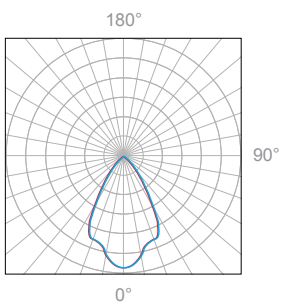

6" (152mm) threaded rod is supplied. Thread size: 3/8"-16

**Polar Candela Distribution**

**Beam Width: 12°**

**Illuminance at a Distance**

Distance		Center Beam	Beam Width			
1.5ft	0.46m	1454fc	0.5ft	0.15m	0.5ft	0.15m
3.0ft	0.91m	347fc	1.0ft	0.30m	1.0ft	0.30m
4.5ft	1.37m	160fc	1.5ft	0.46m	1.5ft	0.46m
6.0ft	1.83m	94fc	2.0ft	0.61m	2.0ft	0.61m
7.5ft	2.29m	59fc	2.5ft	0.76m	2.5ft	0.76m
9.0ft	2.74m	41fc	3.1ft	0.94m	3.1ft	0.94m
12ft	3.66m	18fc	4.1ft	1.25m	4.1ft	1.25m
15ft	4.57m	11fc	5.1ft	1.55m	5.1ft	1.55m
18ft	5.49m	8.5fc	6.1ft	1.86m	6.1ft	1.86m

Delivered Lumen: 154.8lm  
 ■ Vertical Beam Spread: 19.2°  
 ■ Horizontal Beam Spread: 19.2°

**Polar Candela Distribution**

**Beam Width: 30°**

**Illuminance at a Distance**

Distance		Center Beam	Beam Width			
1.5ft	0.46m	851fc	0.8ft	0.24m	0.8ft	0.24m
3.0ft	0.91m	210fc	1.6ft	0.49m	1.6ft	0.49m
4.5ft	1.37m	93fc	2.4ft	0.73m	2.4ft	0.73m
6.0ft	1.83m	53fc	3.2ft	0.98m	3.2ft	0.98m
7.5ft	2.29m	34fc	3.9ft	1.19m	3.9ft	1.19m
9.0ft	2.74m	24fc	4.7ft	1.43m	4.7ft	1.43m
12ft	3.66m	12fc	6.3ft	1.92m	6.3ft	1.92m
15ft	4.57m	8.3fc	7.9ft	2.41m	7.9ft	2.41m
18ft	5.49m	5.8fc	9.5ft	2.90m	9.5ft	2.90m

Delivered Lumen: 172.7lm  
 ■ Vertical Beam Spread: 29.5°  
 ■ Horizontal Beam Spread: 29.5°

**Polar Candela Distribution**

**Beam Width: 60°**

**Illuminance at a Distance**

Distance		Center Beam	Beam Width			
1.5ft	0.46m	230fc	1.7ft	0.52m	1.7ft	0.52m
3.0ft	0.91m	54fc	3.5ft	1.07m	3.5ft	1.07m
4.5ft	1.37m	22fc	5.2ft	1.58m	5.2ft	1.58m
6.0ft	1.83m	12fc	7.0ft	2.13m	7.0ft	2.13m
7.5ft	2.29m	7.8fc	8.7ft	2.65m	8.7ft	2.65m
9.0ft	2.74m	5.7fc	10.5ft	3.20m	10.5ft	3.20m
12ft	3.66m	3fc	14.0ft	4.27m	14.0ft	4.27m
15ft	4.57m	2fc	17.4ft	5.30m	17.4ft	5.30m
18ft	5.49m	1.5fc	20.9ft	6.37m	20.9ft	6.37m