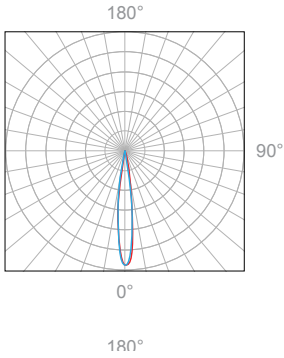

Delivered Lumen: 154.8lm  
 ■ Vertical Beam Spread: 19.2°  
 ■ Horizontal Beam Spread: 19.2°

**Polar Candela Distribution**

**Beam Width: 30°**

**Illuminance at a Distance**

Distance		Center Beam	Beam Width			
1.5ft	0.46m	851fc	0.8ft	0.24m	0.8ft	0.24m
3.0ft	0.91m	210fc	1.6ft	0.49m	1.6ft	0.49m
4.5ft	1.37m	93fc	2.4ft	0.73m	2.4ft	0.73m
6.0ft	1.83m	53fc	3.2ft	0.98m	3.2ft	0.98m
7.5ft	2.29m	34fc	3.9ft	1.19m	3.9ft	1.19m
9.0ft	2.74m	24fc	4.7ft	1.43m	4.7ft	1.43m
12ft	3.66m	12fc	6.3ft	1.92m	6.3ft	1.92m
15ft	4.57m	8.3fc	7.9ft	2.41m	7.9ft	2.41m
18ft	5.49m	5.8fc	9.5ft	2.90m	9.5ft	2.90m

Delivered Lumen: 172.7lm  
 ■ Vertical Beam Spread: 29.5°  
 ■ Horizontal Beam Spread: 29.5°

**Polar Candela Distribution**

**Beam Width: 60°**

**Illuminance at a Distance**

Distance		Center Beam	Beam Width			
1.5ft	0.46m	230fc	1.7ft	0.52m	1.7ft	0.52m
3.0ft	0.91m	54fc	3.5ft	1.07m	3.5ft	1.07m
4.5ft	1.37m	22fc	5.2ft	1.58m	5.2ft	1.58m
6.0ft	1.83m	12fc	7.0ft	2.13m	7.0ft	2.13m
7.5ft	2.29m	7.8fc	8.7ft	2.65m	8.7ft	2.65m
9.0ft	2.74m	5.7fc	10.5ft	3.20m	10.5ft	3.20m
12ft	3.66m	3fc	14.0ft	4.27m	14.0ft	4.27m
15ft	4.57m	2fc	17.4ft	5.30m	17.4ft	5.30m
18ft	5.49m	1.5fc	20.9ft	6.37m	20.9ft	6.37m

Delivered Lumen: 117.5lm  
 ■ Vertical Beam Spread : 60.4°  
 ■ Horizontal Beam Spread : 60.4°

Polar Candela Distribution

Beam Width: 12°

Illuminance at a Distance

Distance		Center Beam	Beam Width			
1.5ft	0.46m	2610fc	0.5ft	0.15m	0.5ft	0.15m
3.0ft	0.91m	640fc	1.0ft	0.30m	1.0ft	0.30m
4.5ft	1.37m	293fc	1.5ft	0.46m	1.5ft	0.46m
6.0ft	1.83m	169fc	2.0ft	0.61m	2.0ft	0.61m
7.5ft	2.29m	109fc	2.5ft	0.76m	2.5ft	0.76m
9.0ft	2.74m	75fc	3.1ft	0.94m	3.1ft	0.94m
12ft	3.66m	35fc	4.1ft	1.25m	4.1ft	1.25m
15ft	4.57m	21fc	5.1ft	1.55m	5.1ft	1.55m
18ft	5.49m	15fc	6.1ft	1.86m	6.1ft	1.86m