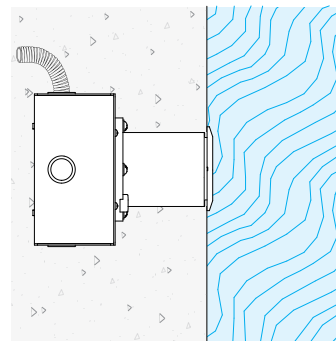

6" (152mm) threaded rod is supplied. Thread size: 3/8"-16

**Polar Candela Distribution**

**Beam Width: 12°**

**Illuminance at a Distance**

Distance		Center Beam	Beam Width			
1.5ft	0.46m	1454fc	0.5ft	0.15m	0.5ft	0.15m
3.0ft	0.91m	347fc	1.0ft	0.30m	1.0ft	0.30m
4.5ft	1.37m	160fc	1.5ft	0.46m	1.5ft	0.46m
6.0ft	1.83m	94fc	2.0ft	0.61m	2.0ft	0.61m
7.5ft	2.29m	59fc	2.5ft	0.76m	2.5ft	0.76m
9.0ft	2.74m	41fc	3.1ft	0.94m	3.1ft	0.94m
12ft	3.66m	18fc	4.1ft	1.25m	4.1ft	1.25m
15ft	4.57m	11fc	5.1ft	1.55m	5.1ft	1.55m
18ft	5.49m	8.5fc	6.1ft	1.86m	6.1ft	1.86m