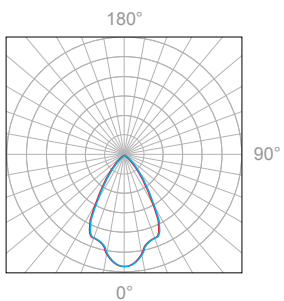

Delivered Lumen: 117.5lm  
 ■ Vertical Beam Spread : 60.4°  
 ■ Horizontal Beam Spread : 60.4°

Polar Candela Distribution

Beam Width: 12°

Illuminance at a Distance

Distance		Center Beam	Beam Width			
1.5ft	0.46m	2610fc	0.5ft	0.15m	0.5ft	0.15m
3.0ft	0.91m	640fc	1.0ft	0.30m	1.0ft	0.30m
4.5ft	1.37m	293fc	1.5ft	0.46m	1.5ft	0.46m
6.0ft	1.83m	169fc	2.0ft	0.61m	2.0ft	0.61m
7.5ft	2.29m	109fc	2.5ft	0.76m	2.5ft	0.76m
9.0ft	2.74m	75fc	3.1ft	0.94m	3.1ft	0.94m
12ft	3.66m	35fc	4.1ft	1.25m	4.1ft	1.25m
15ft	4.57m	21fc	5.1ft	1.55m	5.1ft	1.55m
18ft	5.49m	15fc	6.1ft	1.86m	6.1ft	1.86m

Delivered Lumen: 247.1lm  
 ■ Vertical Beam Spread: 19.2°  
 ■ Horizontal Beam Spread: 19.2°

Polar Candela Distribution

Beam Width: 30°

Illuminance at a Distance

Distance		Center Beam	Beam Width			
1.5ft	0.46m	1520fc	0.8ft	0.24m	0.8ft	0.24m
3.0ft	0.91m	379fc	1.6ft	0.49m	1.6ft	0.49m
4.5ft	1.37m	168fc	2.4ft	0.73m	2.4ft	0.73m
6.0ft	1.83m	94fc	3.2ft	0.98m	3.2ft	0.98m
7.5ft	2.29m	60fc	3.9ft	1.19m	3.9ft	1.19m
9.0ft	2.74m	42fc	4.7ft	1.43m	4.7ft	1.43m
12ft	3.66m	23fc	6.3ft	1.92m	6.3ft	1.92m
15ft	4.57m	15fc	7.9ft	2.41m	7.9ft	2.41m
18ft	5.49m	10fc	9.5ft	2.90m	9.5ft	2.90m

Delivered Lumen: 275.5lm  
 ■ Vertical Beam Spread: 29.5°  
 ■ Horizontal Beam Spread: 29.5°

Polar Candela Distribution

Beam Width: 60°

Illuminance at a Distance

Distance		Center Beam	Beam Width			
1.5ft	0.46m	403fc	1.7ft	0.52m	1.7ft	0.52m
3.0ft	0.91m	95fc	3.5ft	1.07m	3.5ft	1.07m
4.5ft	1.37m	39fc	5.2ft	1.58m	5.2ft	1.58m
6.0ft	1.83m	22fc	7.0ft	2.13m	7.0ft	2.13m
7.5ft	2.29m	14fc	8.7ft	2.65m	8.7ft	2.65m
9.0ft	2.74m	10fc	10.5ft	3.20m	10.5ft	3.20m
12ft	3.66m	5.7fc	14.0ft	4.27m	14.0ft	4.27m
15ft	4.57m	3fc	17.4ft	5.30m	17.4ft	5.30m
18ft	5.49m	2fc	20.9ft	6.37m	20.9ft	6.37m