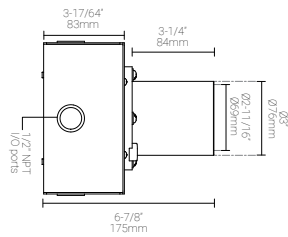

In-ground Installation (shown with MP Lighting Back Box | Order Code: EBX-SQR1-DSBR)

Box with Standard Flange